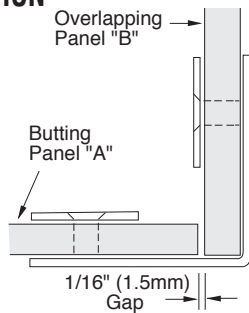

SHORIZON®

90 DEGREE GLASS CLIP

C-90
C-P90

TYPICAL INSTALLATION

Important: Project measurements from the edge of the glass

TEMPLATE OPTION FOR SQUARE CUT GLASS

Glass Thickness	"A"* Measurement	"B"* Measurement
3/8"(10mm)	1-1/16"(27mm)	1-1/2"(38mm)
1/2"(12mm)	15/16"(24mm)	1-1/2"(38mm)

TYPICAL INSTALLATION

Important: Project measurements from the outside of the mitered glass.

Glass Thickness	"C"* Measurement
3/8"(10mm)	1-1/2"(38mm)
1/2"(12mm)	1-1/2"(38mm)

TEMPLATE OPTION FOR 45° MITERED GLASS