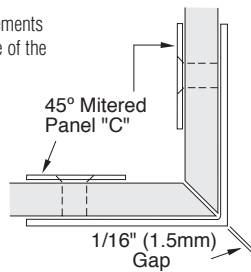

SHORIZON®

90 DEGREE GLASS CLIP

C-90
C-P90

TYPICAL INSTALLATION

Important: Project measurements from the edge of the glass

TEMPLATE OPTION FOR SQUARE CUT GLASS

Glass Thickness	"A"* Measurement	"B"* Measurement
3/8"(10mm)	1-1/16"(27mm)	1-1/2"(38mm)
1/2"(12mm)	15/16"(24mm)	1-1/2"(38mm)

TYPICAL INSTALLATION

Important: Project measurements from the outside of the mitered glass.

Glass Thickness	"C"* Measurement
3/8"(10mm)	1-1/2"(38mm)
1/2"(12mm)	1-1/2"(38mm)

TEMPLATE OPTION FOR 45° MITERED GLASS