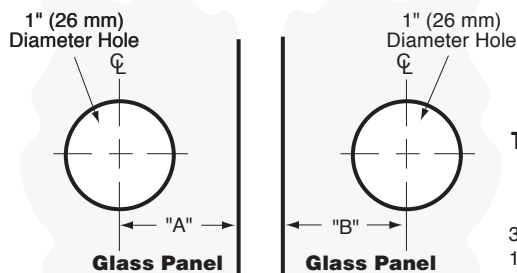

SHORIZON®

90 DEGREE GLASS CLIP

C-90
C-P90

TYPICAL INSTALLATION

Important: Project measurements from the edge of the glass

TEMPLATE OPTION FOR SQUARE CUT GLASS

Glass Thickness	"A"* Measurement	"B"* Measurement
3/8"(10mm)	1-1/16"(27mm)	1-1/2"(38mm)
1/2"(12mm)	15/16"(24mm)	1-1/2"(38mm)

TYPICAL INSTALLATION

Important: Project measurements from the outside of the mitered glass.

Glass Thickness	"C"* Measurement
3/8"(10mm)	1-1/2"(38mm)
1/2"(12mm)	1-1/2"(38mm)

TEMPLATE OPTION FOR 45° MITERED GLASS