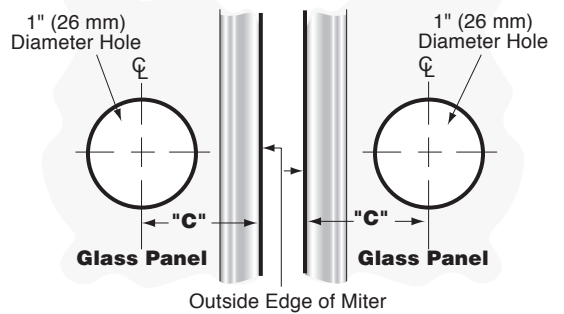

SHORIZON®

90 DEGREE GLASS CLIP

C-90
C-P90

TYPICAL INSTALLATION

Important: Project measurements from the edge of the glass

TEMPLATE OPTION FOR SQUARE CUT GLASS

Glass Thickness	"A"* Measurement	"B"* Measurement
3/8"(10mm)	1-1/16"(27mm)	1-1/2"(38mm)
1/2"(12mm)	15/16"(24mm)	1-1/2"(38mm)

TYPICAL INSTALLATION

Important: Project measurements from the outside of the mitered glass.

Glass Thickness	"C"* Measurement
3/8"(10mm)	1-1/2"(38mm)
1/2"(12mm)	1-1/2"(38mm)

TEMPLATE OPTION FOR 45° MITERED GLASS