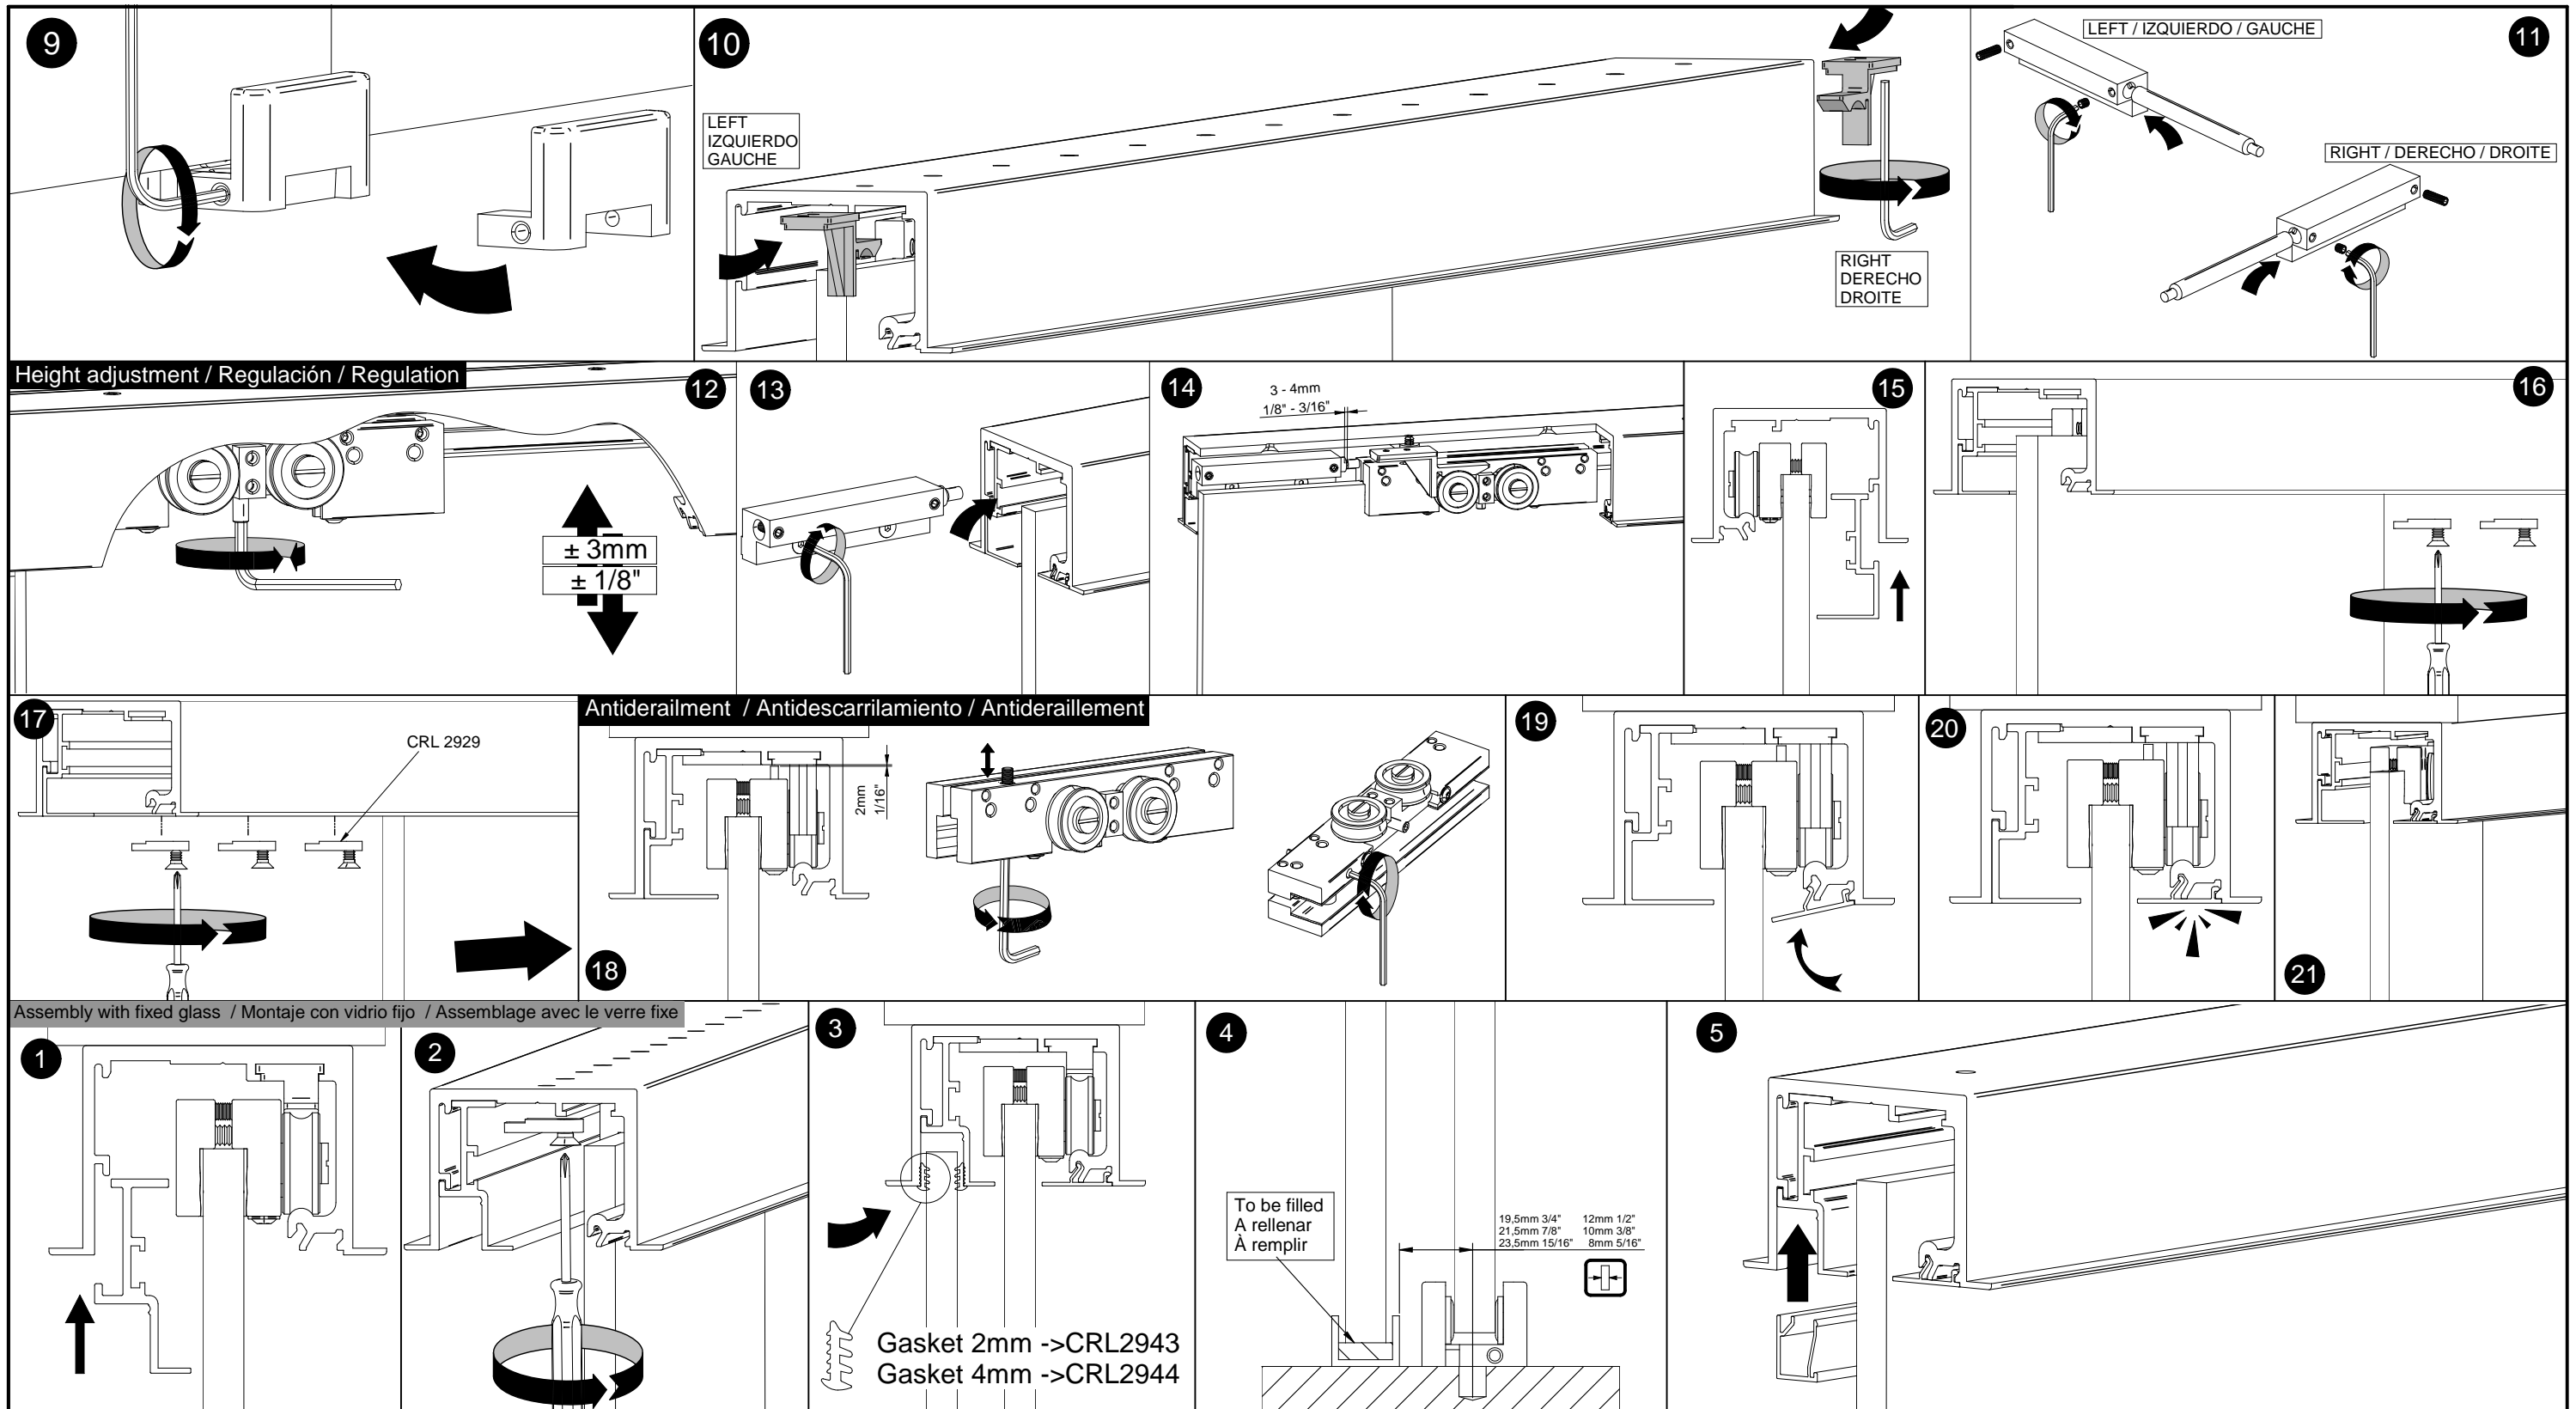

ASSEMBLY INSTRUCTIONS FOR: CRL 290 D | CRL 2901 D

Assembly to ceiling / Montaje a techo	Assemblage a plafond	CRL2939	CRL2949	CRL2940
Clamps assembly / Montaje pinzas / Assemblage pince				

ASSEMBLY INSTRUCTIONS FOR: CRL 290 D | CRL 2901 D

MAX.
120 kg.

MAX.
264lbs.

ASSEMBLY INSTRUCTIONS FOR: CRL 290 D | CRL 2901 D