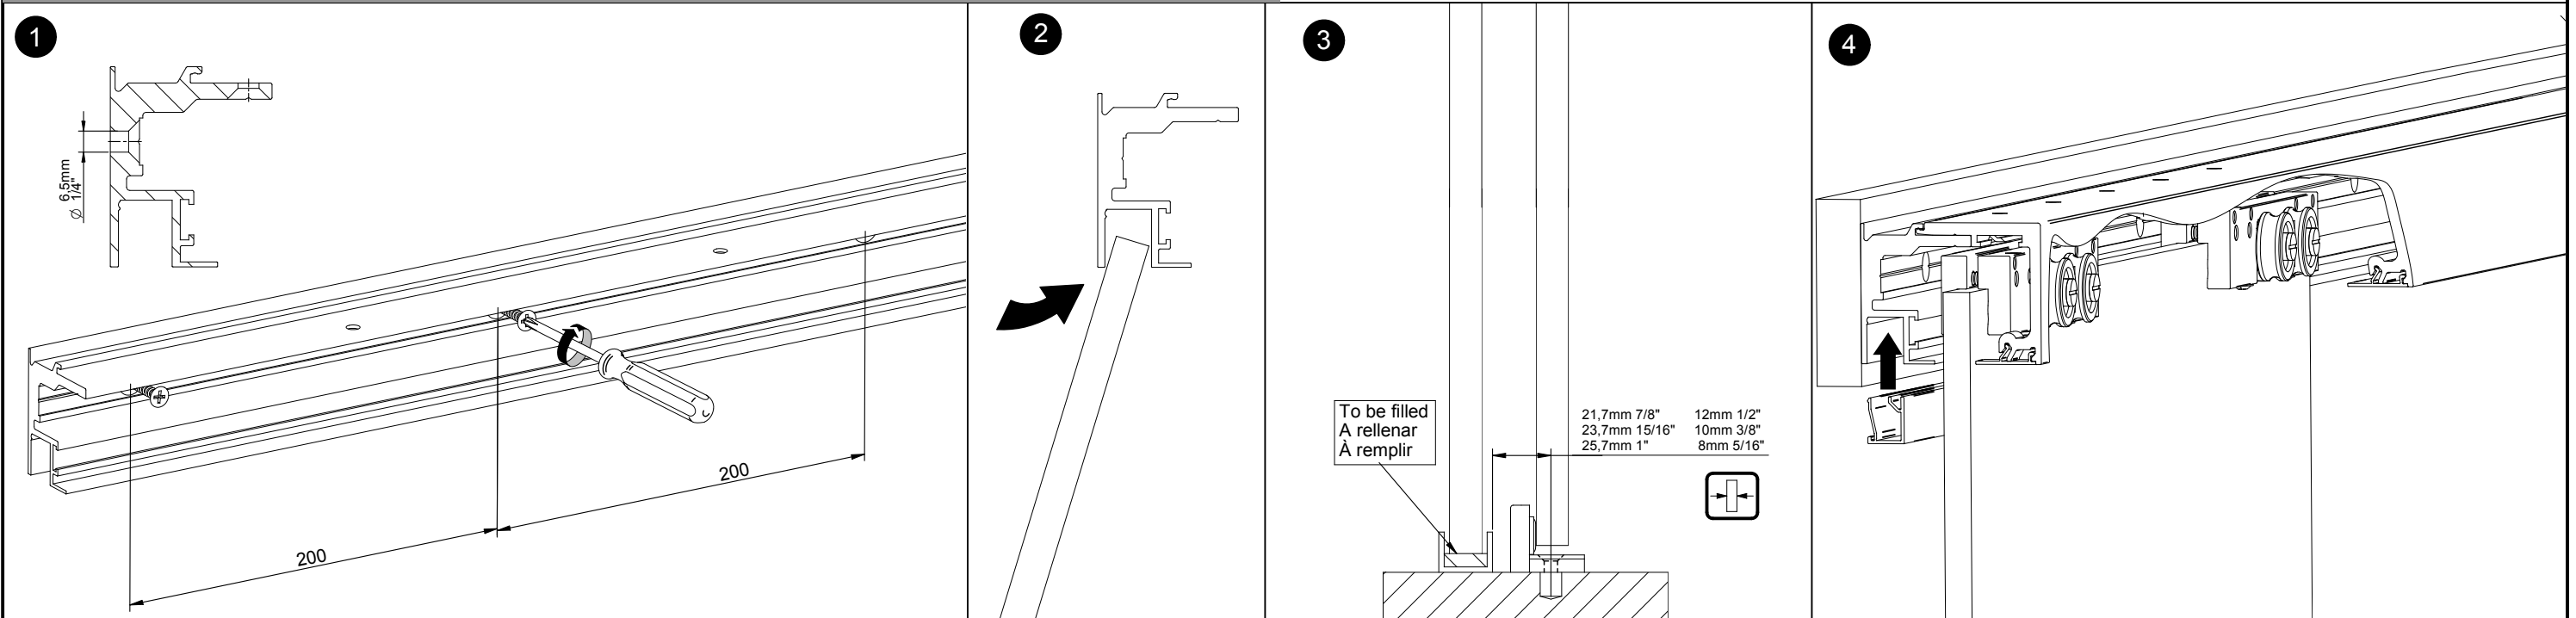

ASSEMBLY INSTRUCTIONS FOR: CRL 290 BSA | CRL 290 C BSA | CRL 2901 BSA | CRL 2901 C BSA

Assembly to wall / Montaje a pared / Assemblage a mur

Assembly to ceiling / Montaje a techo / Assemblage a plafond

ASSEMBLY INSTRUCTIONS FOR: CRL 290 BSA | CRL 290 C BSA | CRL 2901 BSA | CRL 2901 C BSA

Wall mount / Montaje a pared / Assemblage le mur

ASSEMBLY INSTRUCTIONS FOR: CRL 290 BSA | CRL 290 C BSA | CRL 2901 BSA | CRL 2901 C BSA

Installations variants / Variantes de instalación / Variantes d'installation

Assembly to wall with fixed glass / Montaje a pared con vidrio fijo / Assemblage a le mur avec verre fixe

Assembly to ceiling / Montaje a techo / Assemblage a plafond

ASSEMBLY INSTRUCTIONS FOR: CRL 290 BSA | CRL 290 C BSA | CRL 2901 BSA | CRL 2901 C BSA