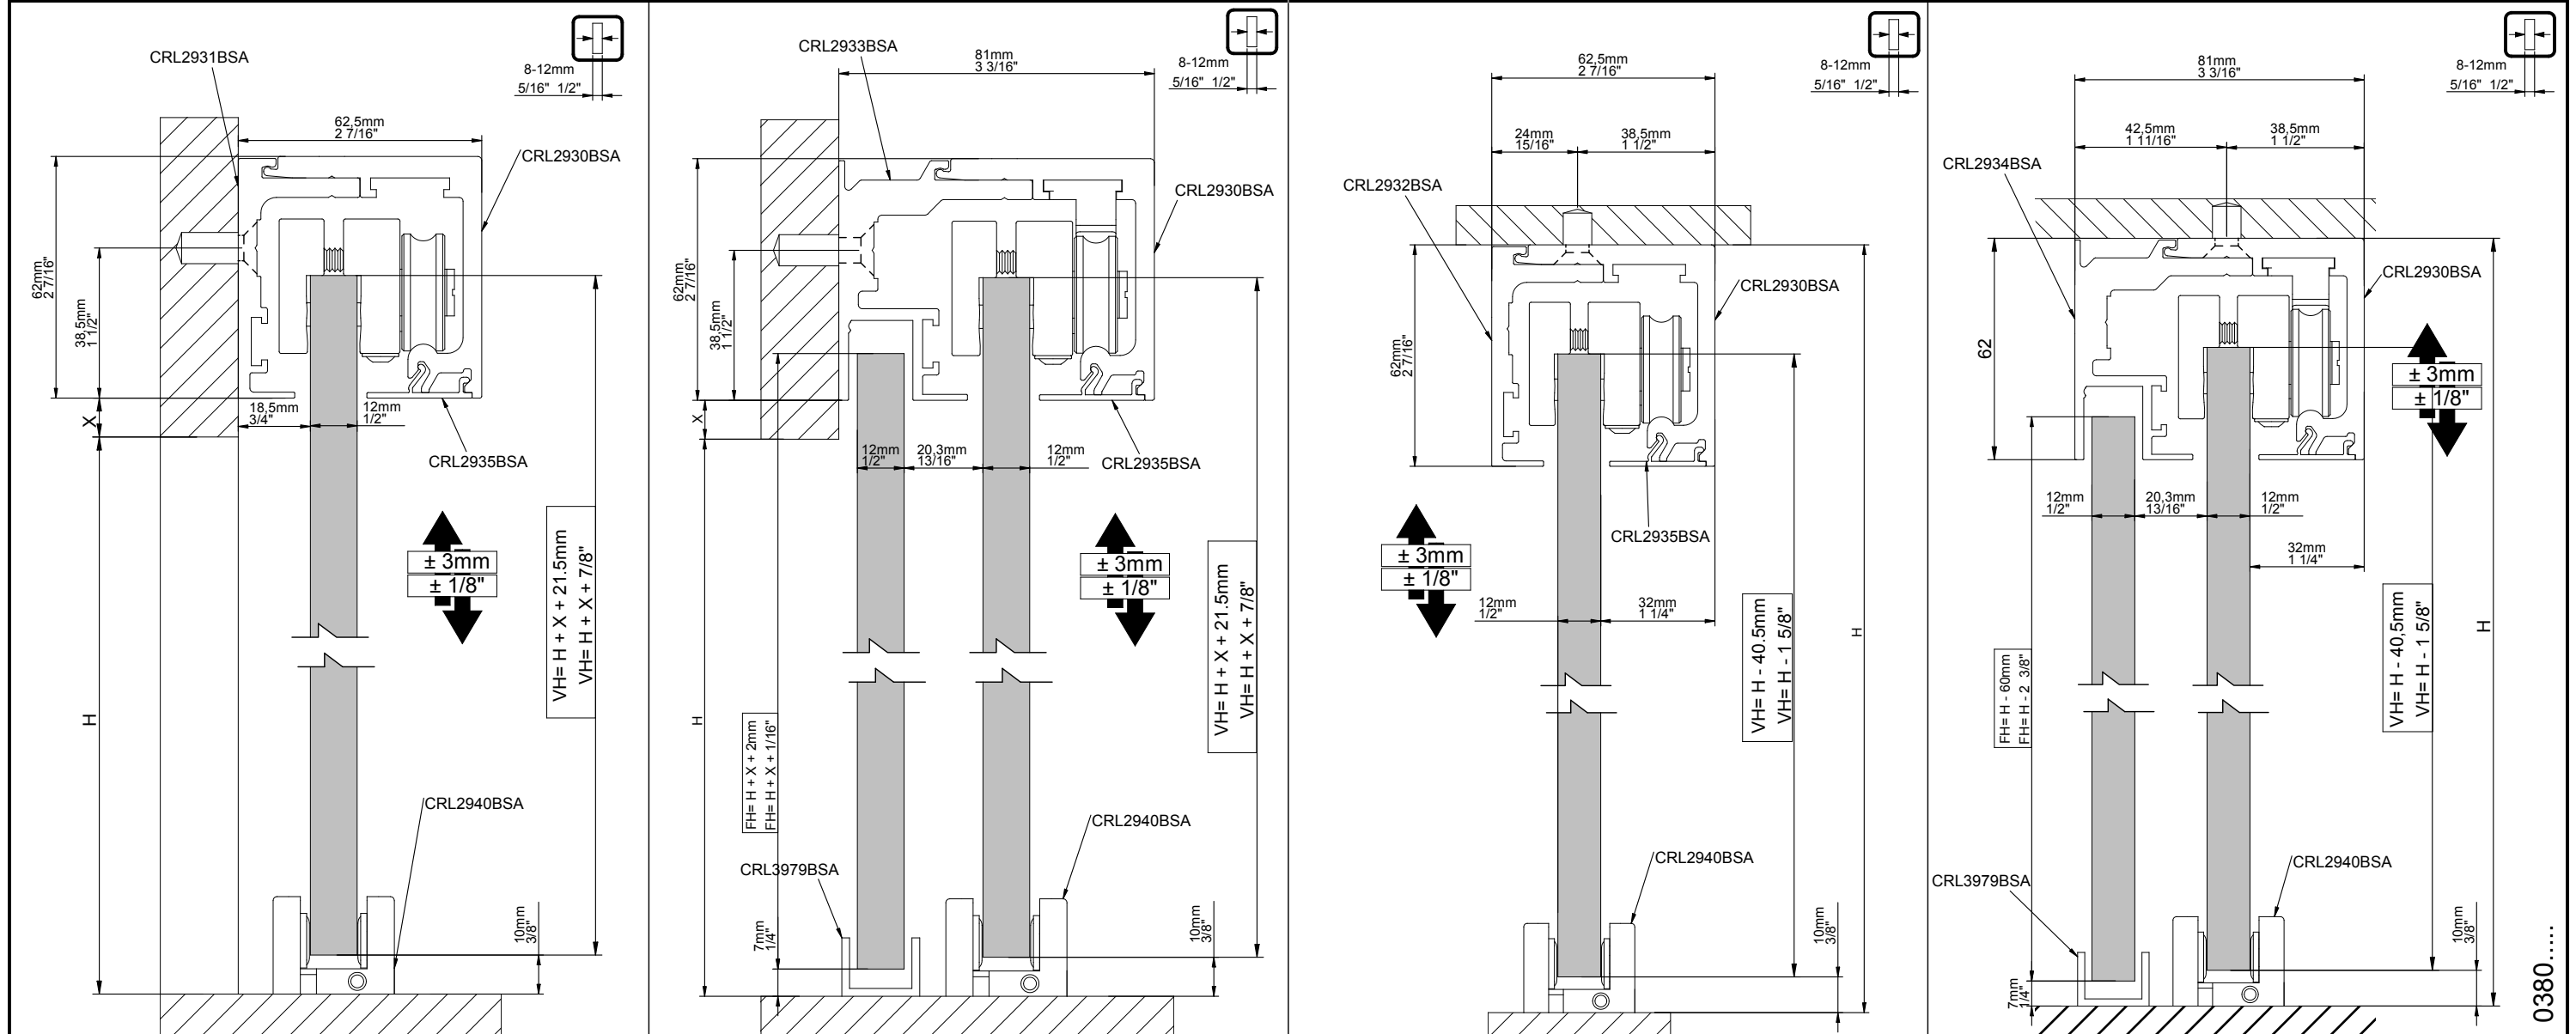

ASSEMBLY INSTRUCTIONS FOR: CRL 290 BSA | CRL 290 C BSA | CRL 2901 BSA | CRL 2901 C BSA

Assembly to wall / Montaje a pared / Assemblage a mur

Assembly to ceiling / Montaje a techo / Assemblage a plafond

ASSEMBLY INSTRUCTIONS FOR: CRL 290 BSA | CRL 290 C BSA | CRL 2901 BSA | CRL 2901 C BSA

Wall mount / Montaje a pared / Assemblage le mur

ASSEMBLY INSTRUCTIONS FOR: CRL 290 BSA | CRL 290 C BSA | CRL 2901 BSA | CRL 2901 C BSA

Installations variants / Variantes de instalación / Variantes d'installation

Assembly to wall with fixed glass / Montaje a pared con vidrio fijo / Assemblage a le mur avec verre fixe

Assembly to ceiling / Montaje a techo / Assemblage a plafond

ASSEMBLY INSTRUCTIONS FOR: CRL 290 BSA | CRL 290 C BSA | CRL 2901 BSA | CRL 2901 C BSA

CODE: CRL295SBK SOFTBRAKE 120Kg (Optional)