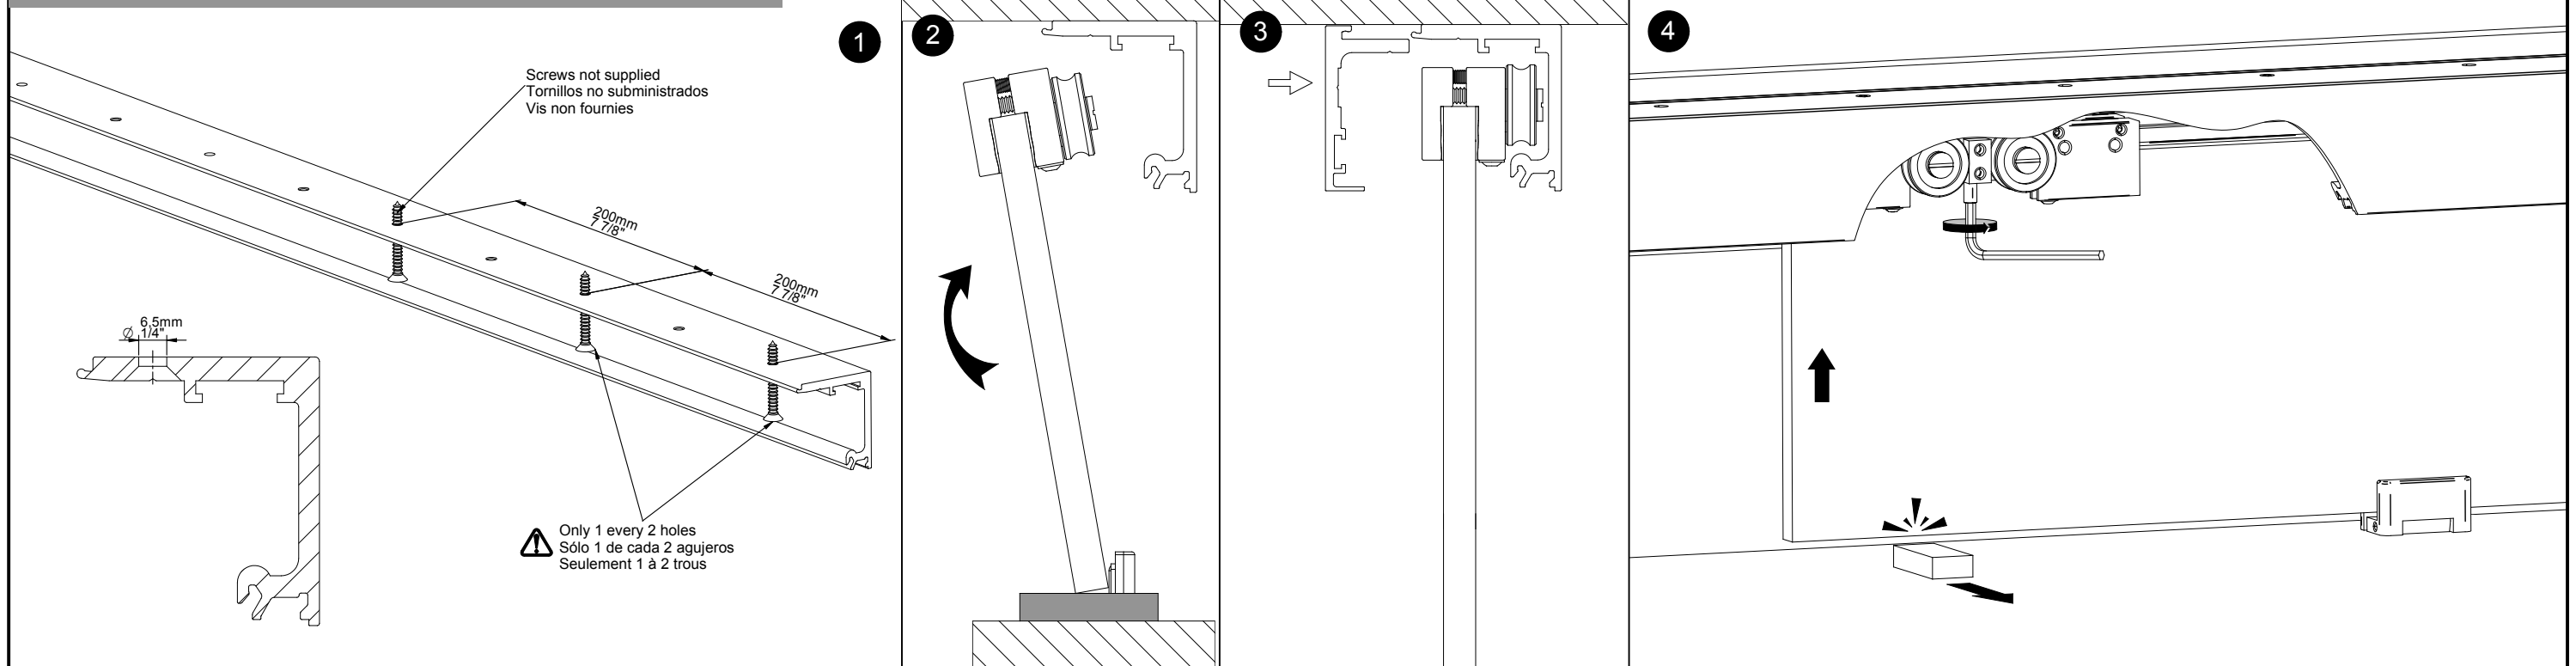

ASSEMBLY INSTRUCTIONS FOR: CRL 290 BSA | CRL 290 C BSA | CRL 2901 BSA | CRL 2901 C BSA

Assembly to wall / Montaje a pared / Assemblage a mur

Assembly to ceiling / Montaje a techo / Assemblage a plafond

ASSEMBLY INSTRUCTIONS FOR: CRL 290 BSA | CRL 290 C BSA | CRL 2901 BSA | CRL 2901 C BSA

Wall mount / Montaje a pared / Assemblage le mur

ASSEMBLY INSTRUCTIONS FOR: CRL 290 BSA | CRL 290 C BSA | CRL 2901 BSA | CRL 2901 C BSA

Installations variants / Variantes de instalación / Variantes d'installation

Assembly to wall with fixed glass / Montaje a pared con vidrio fijo / Assemblage a le mur avec verre fixe

Assembly to ceiling / Montaje a techo / Assemblage a plafond

ASSEMBLY INSTRUCTIONS FOR: CRL 290 BSA | CRL 290 C BSA | CRL 2901 BSA | CRL 2901 C BSA