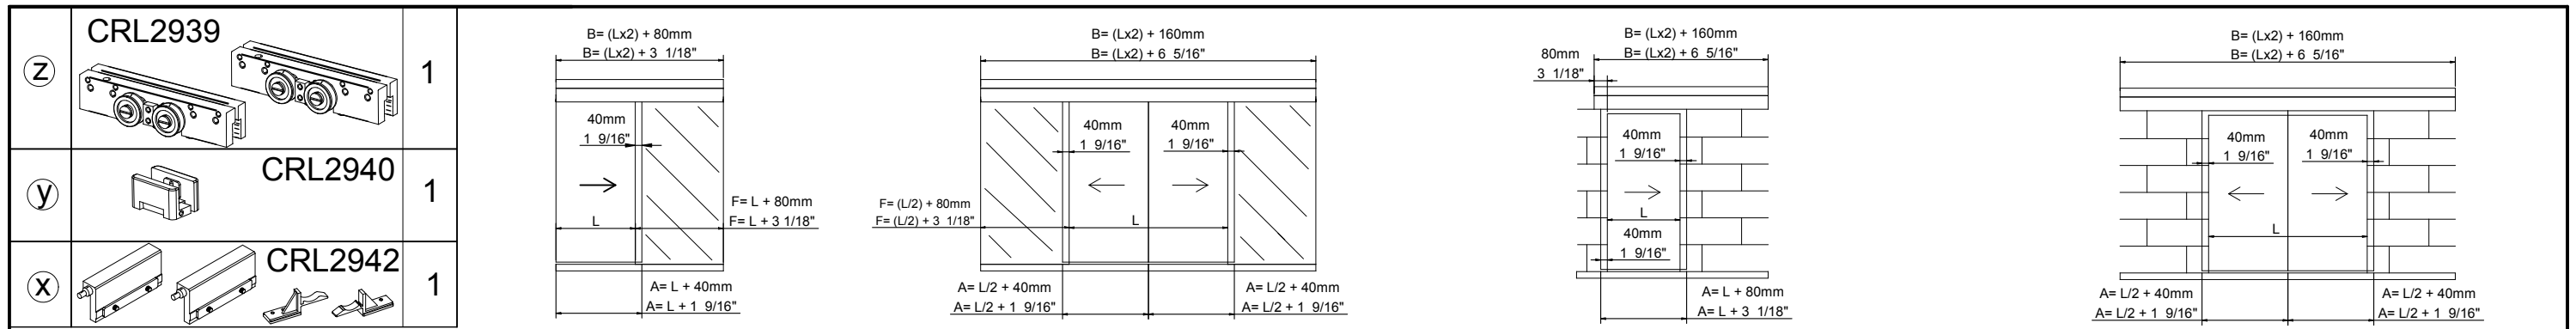

ASSEMBLY INSTRUCTIONS FOR: CRL 290 BSA | CRL 290 C BSA | CRL 2901 BSA | CRL 2901 C BSA

Assembly to wall / Montaje a pared / Assemblage a mur

Assembly to ceiling / Montaje a techo / Assemblage a plafond

ASSEMBLY INSTRUCTIONS FOR: CRL 290 BSA | CRL 290 C BSA | CRL 2901 BSA | CRL 2901 C BSA

Wall mount / Montaje a pared / Assemblage le mur

ASSEMBLY INSTRUCTIONS FOR: CRL 290 BSA | CRL 290 C BSA | CRL 2901 BSA | CRL 2901 C BSA

Installations variants / Variantes de instalación / Variantes d'installation

Assembly to wall with fixed glass / Montaje a pared con vidrio fijo / Assemblage a le mur avec verre fixe

Assembly to ceiling / Montaje a techo / Assemblage a plafond

ASSEMBLY INSTRUCTIONS FOR: CRL 290 BSA | CRL 290 C BSA | CRL 2901 BSA | CRL 2901 C BSA