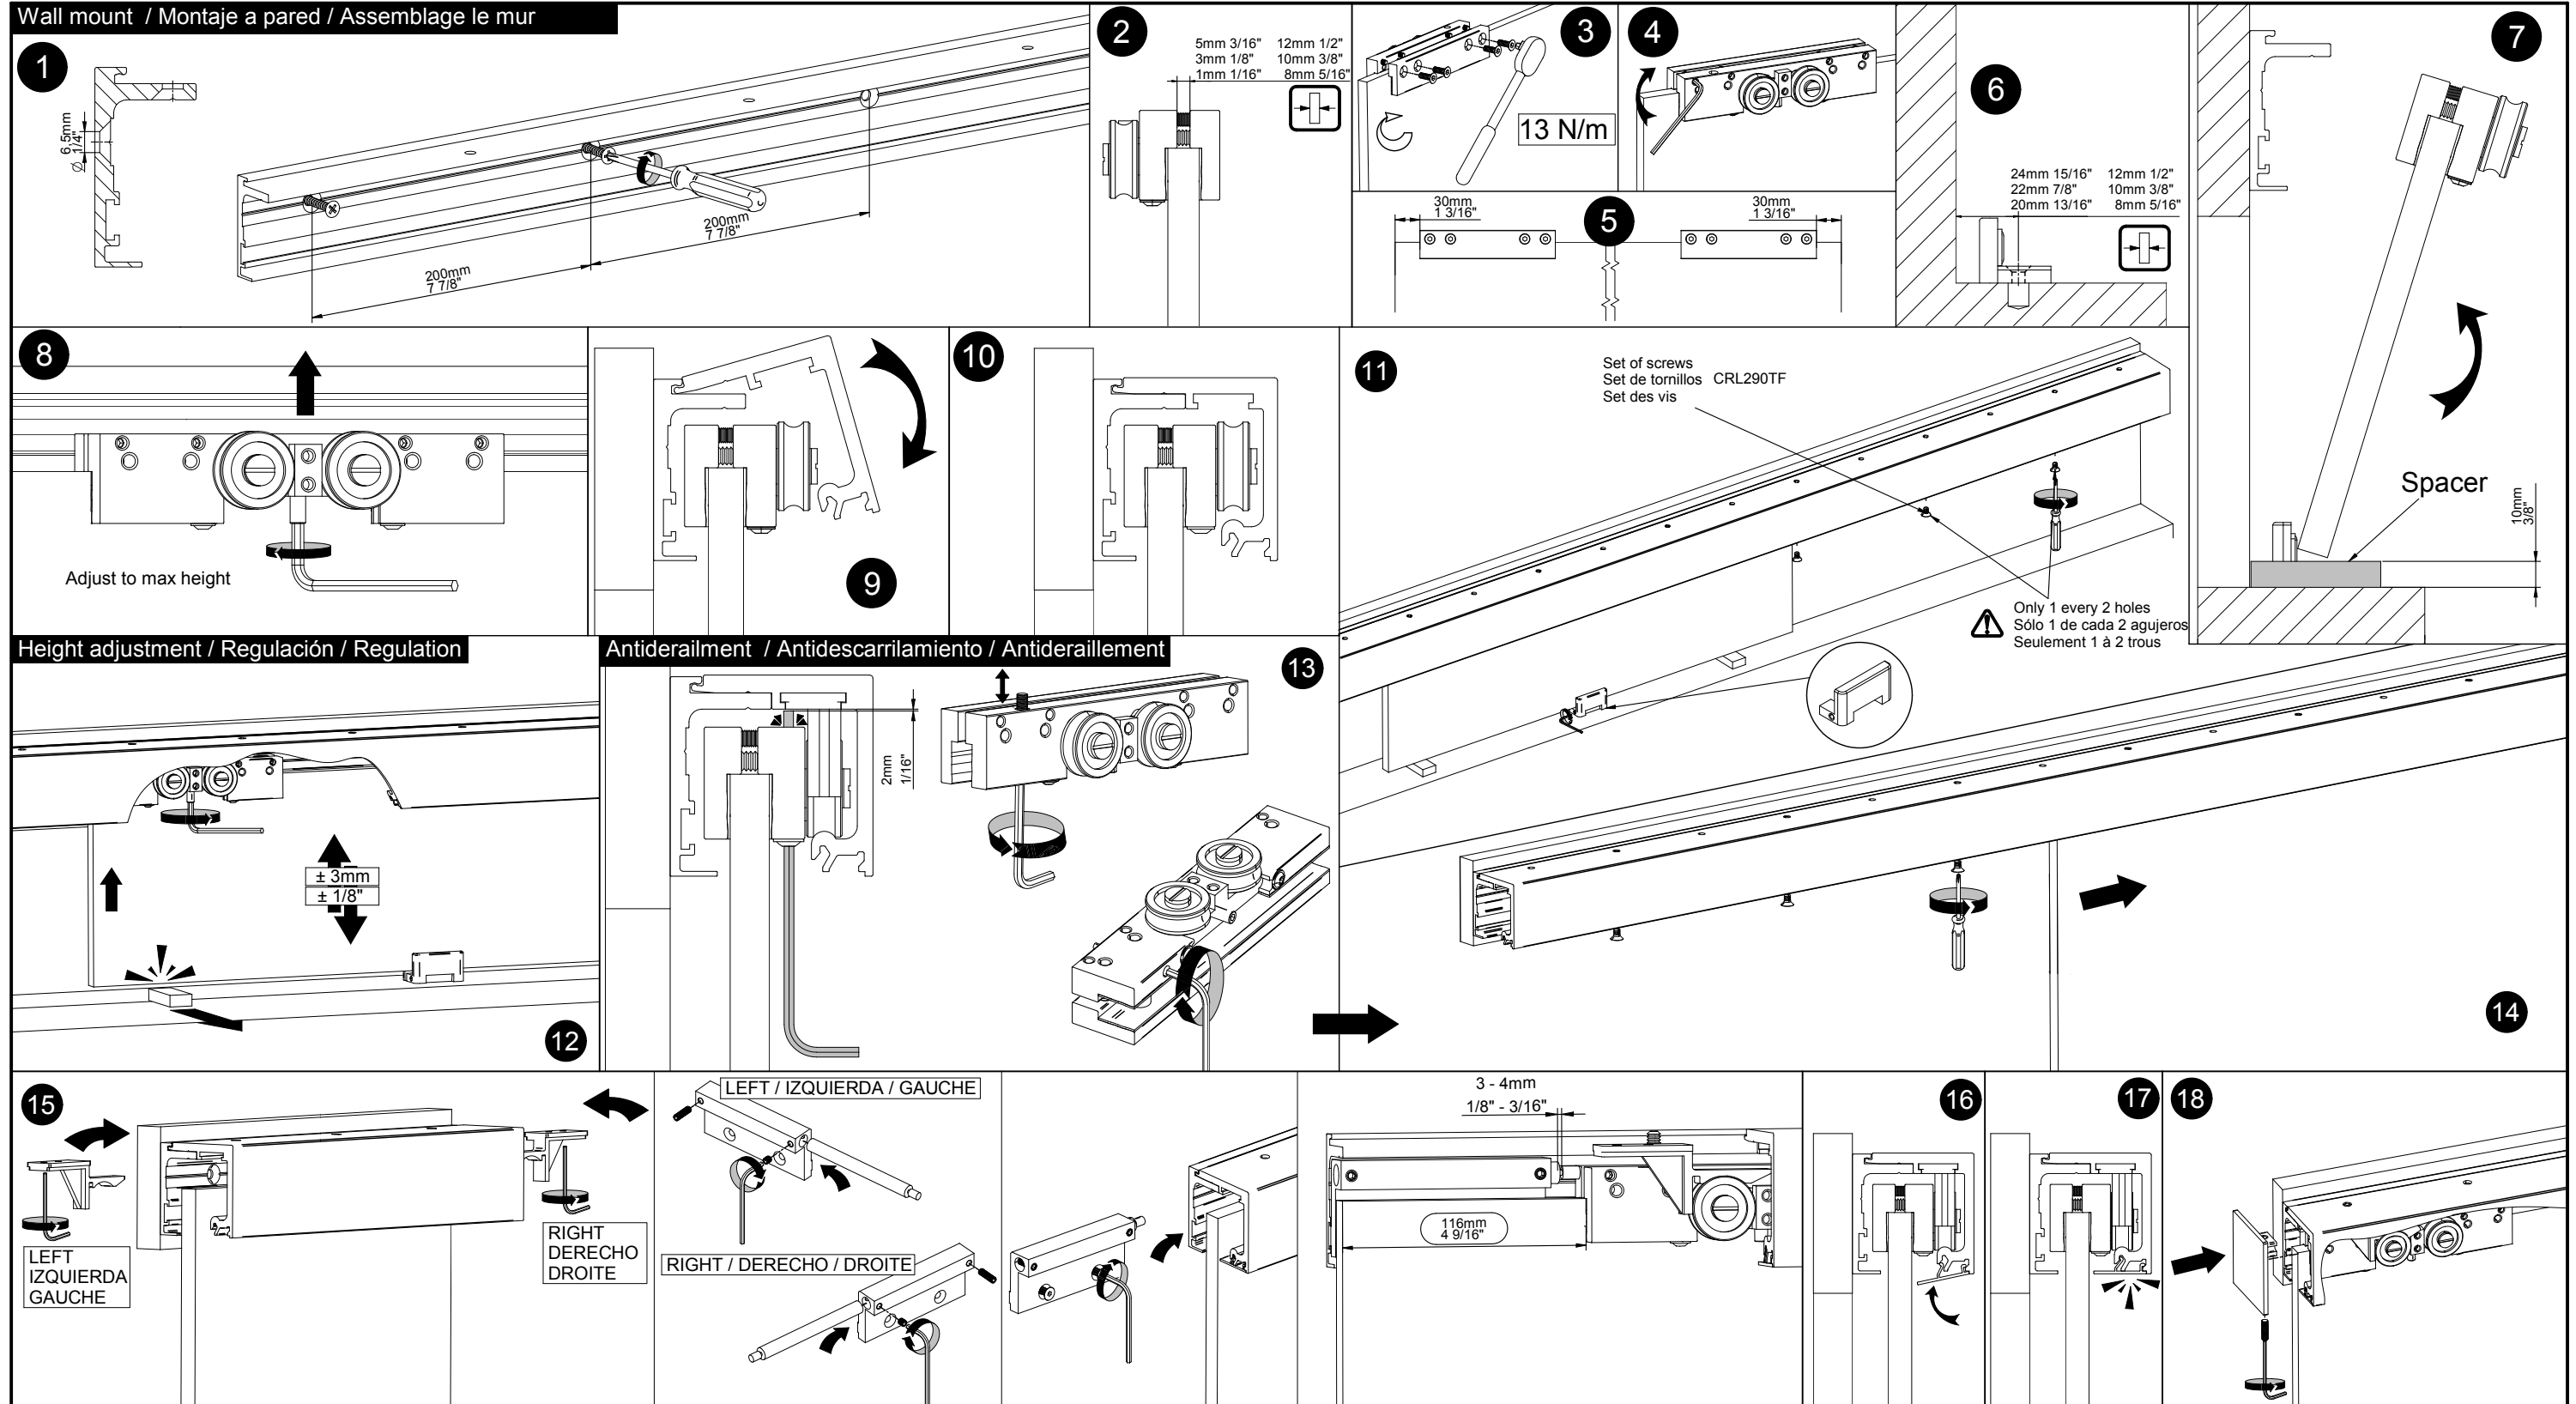

ASSEMBLY INSTRUCTIONS FOR: CRL 290 BSA | CRL 290 C BSA | CRL 2901 BSA | CRL 2901 C BSA

Assembly to wall / Montaje a pared / Assemblage a mur

Assembly to ceiling / Montaje a techo / Assemblage a plafond

ASSEMBLY INSTRUCTIONS FOR: CRL 290 BSA | CRL 290 C BSA | CRL 2901 BSA | CRL 2901 C BSA

Wall mount / Montaje a pared / Assemblage le mur

ASSEMBLY INSTRUCTIONS FOR: CRL 290 BSA | CRL 290 C BSA | CRL 2901 BSA | CRL 2901 C BSA

Installations variants / Variantes de instalación / Variantes d'installation

Assembly to wall with fixed glass / Montaje a pared con vidrio fijo / Assemblage a le mur avec verre fixe

Assembly to ceiling / Montaje a techo / Assemblage a plafond

ASSEMBLY INSTRUCTIONS FOR: CRL 290 BSA | CRL 290 C BSA | CRL 2901 BSA | CRL 2901 C BSA

CODE: CRL295SBK SOFTBRAKE 120Kg (Optional)