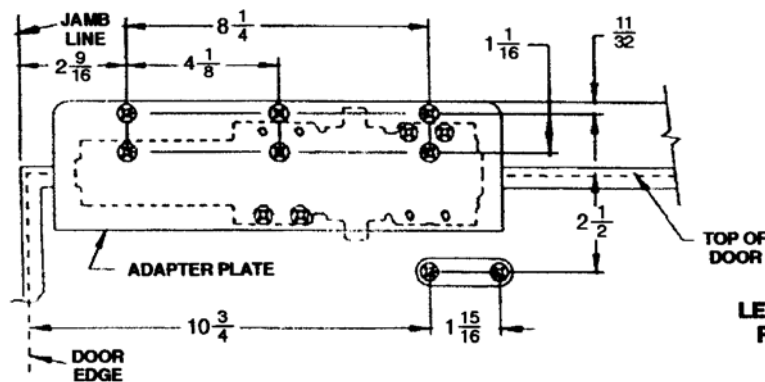

PR90 DROP PLATE TEMPLATING

TOP JAMB MOUNT (PUSH SIDE)

PR90DPJM (18TJ) DROP PLATE - PUSH SIDE

MAXIMUM REVEAL = $2 \frac{3}{8}$ "
 FOR REVEALS $2 \frac{7}{16}$ " ~ $4 \frac{5}{8}$ "
 USE OPTIONAL EXTENDED ROD NO. PR90AXT

LEFT HAND DOOR SHOWN.
 RIGHT HAND OPPOSITE

PERMITS 120° MAXIMUM OPENING

PR90DPFM (18G) DROP PLATE - PUSH SIDE

MAXIMUM REVEAL = $2 \frac{3}{8}$ "
 FOR REVEALS $2 \frac{7}{16}$ " ~ $4 \frac{5}{8}$ "
 USE OPTIONAL EXTENDED ROD NO. PR90AXT

LEFT HAND DOOR SHOWN.
 RIGHT HAND OPPOSITE

PERMITS 120° MAXIMUM OPENING