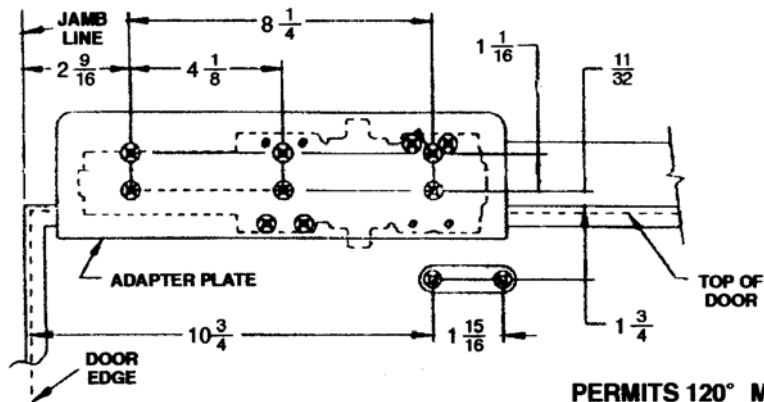

PR90 DROP PLATE TEMPLATING

TOP JAMB MOUNT (PUSH SIDE)

PR90DPJM (18TJ) DROP PLATE - PUSH SIDE

MAXIMUM REVEAL = $2 \frac{3}{8}$ "
 FOR REVEALS $2 \frac{7}{16}$ " ~ $4 \frac{5}{8}$ "
 USE OPTIONAL EXTENDED ROD NO. PR90AXT

LEFT HAND DOOR SHOWN.
 RIGHT HAND OPPOSITE

PERMITS 120° MAXIMUM OPENING

PR90DPFM (18G) DROP PLATE - PUSH SIDE

MAXIMUM REVEAL = $2 \frac{3}{8}$ "
 FOR REVEALS $2 \frac{7}{16}$ " ~ $4 \frac{5}{8}$ "
 USE OPTIONAL EXTENDED ROD NO. PR90AXT

LEFT HAND DOOR SHOWN.
 RIGHT HAND OPPOSITE

PERMITS 120° MAXIMUM OPENING