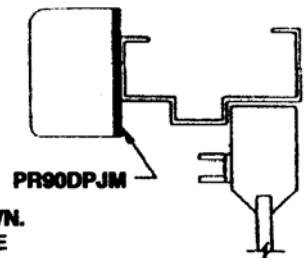

PR90 DROP PLATE TEMPLATING

TOP JAMB MOUNT (PUSH SIDE)

PR90DPJM (18TJ) DROP PLATE - PUSH SIDE

MAXIMUM REVEAL = $2 \frac{3}{8}$ "
 FOR REVEALS $2 \frac{7}{16}$ " ~ $4 \frac{5}{8}$ "
 USE OPTIONAL EXTENDED ROD NO. PR90AXT

LEFT HAND DOOR SHOWN.
 RIGHT HAND OPPOSITE

PERMITS 120° MAXIMUM OPENING

PR90DPFM (18G) DROP PLATE - PUSH SIDE

MAXIMUM REVEAL = $2 \frac{3}{8}$ "
 FOR REVEALS $2 \frac{7}{16}$ " ~ $4 \frac{5}{8}$ "
 USE OPTIONAL EXTENDED ROD NO. PR90AXT

LEFT HAND DOOR SHOWN.
 RIGHT HAND OPPOSITE

PERMITS 120° MAXIMUM OPENING