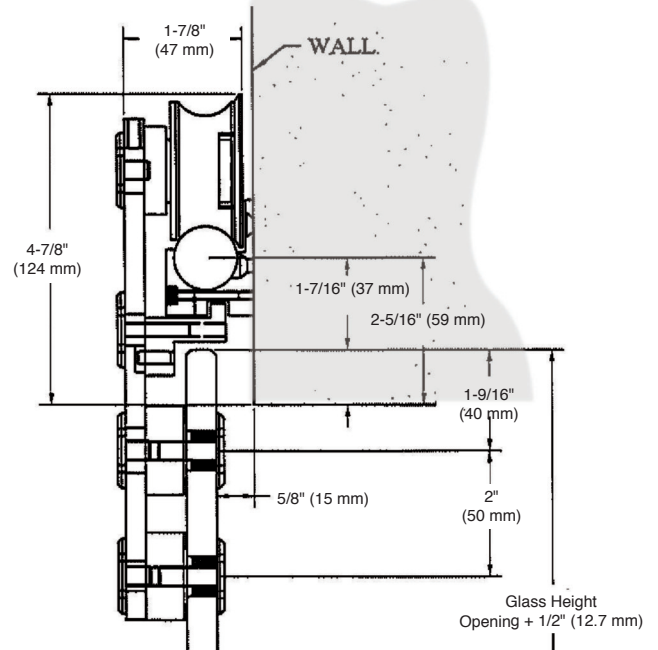

HORIZON®

NS-WM2 NEWPORT SERIES

FLUSH MOUNT

**FLUSH MOUNT
GLASS FABRICATION**

SURFACE MOUNT

**SURFACE MOUNT
GLASS FABRICATION**

Note: Drawings not to scale.

US HORIZON