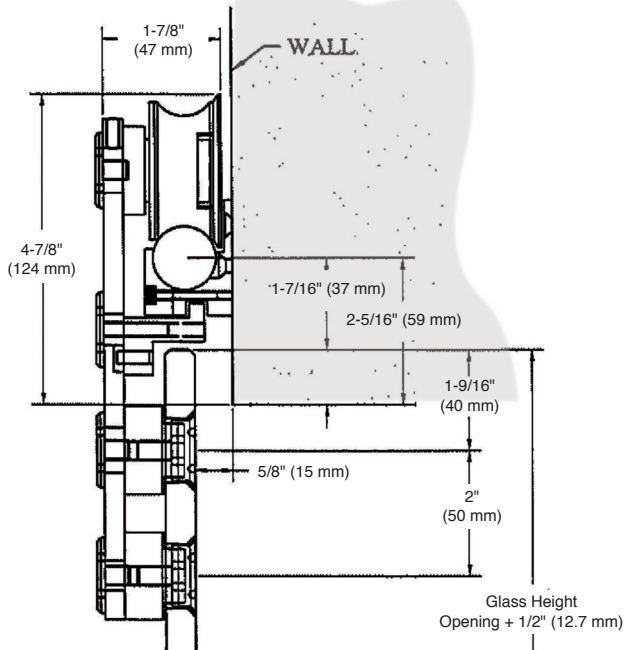

HORIZON®

NS-WM2 NEWPORT SERIES

FLUSH MOUNT

**FLUSH MOUNT
GLASS FABRICATION**

SURFACE MOUNT

**SURFACE MOUNT
GLASS FABRICATION**

Note: Drawings not to scale.

US HORIZON