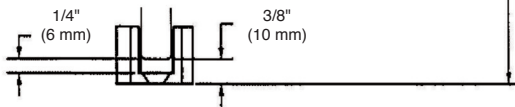

HORIZON®

NS-WM2 NEWPORT SERIES

FLUSH MOUNT

**FLUSH MOUNT
GLASS FABRICATION**

SURFACE MOUNT

**SURFACE MOUNT
GLASS FABRICATION**

Note: Drawings not to scale.

US HORIZON