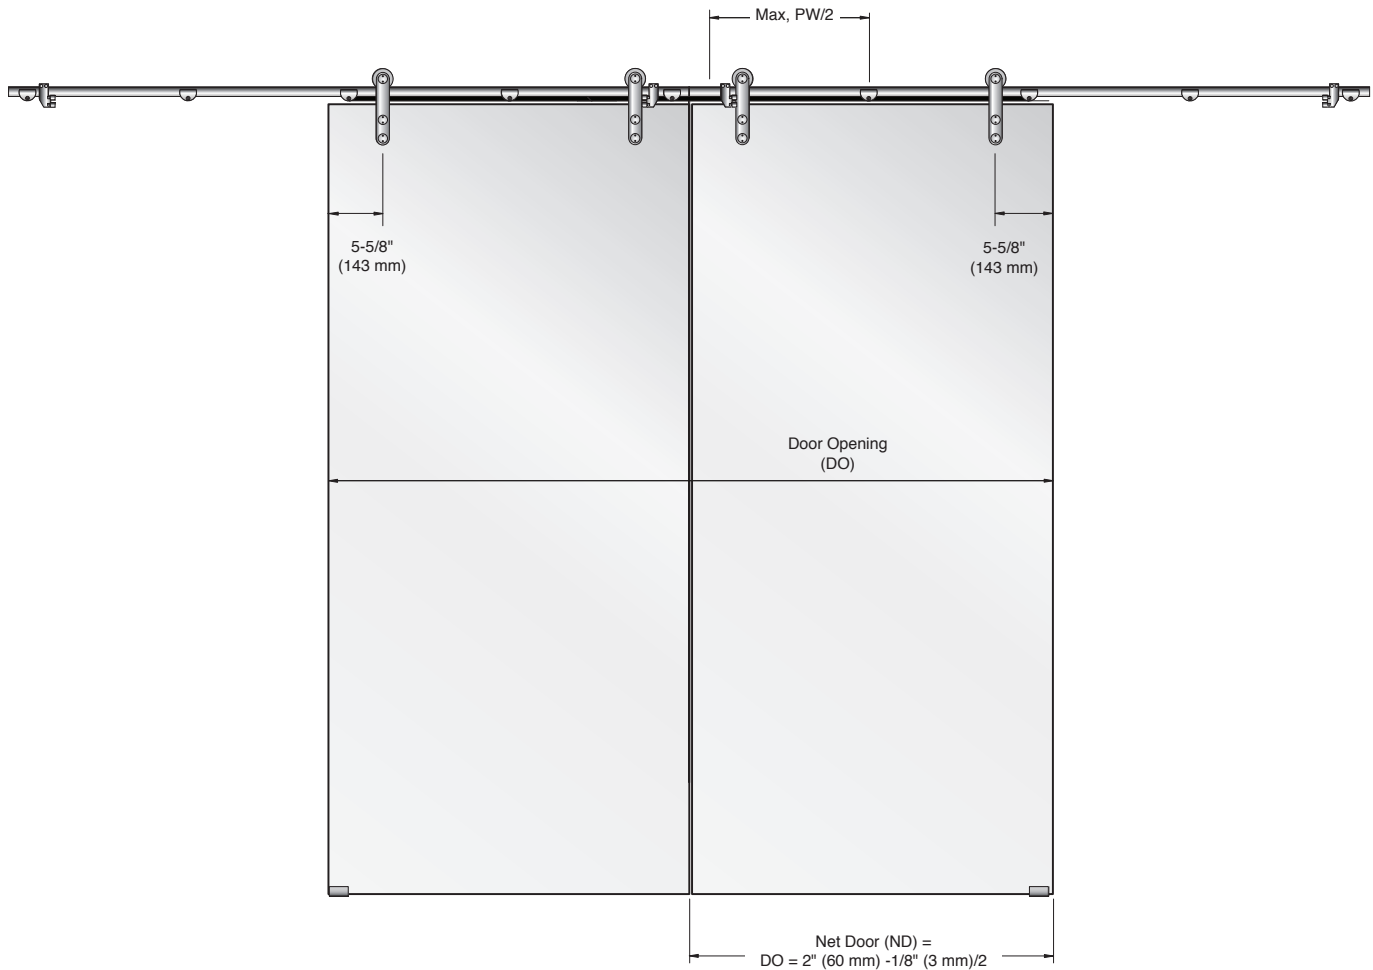

SHORIZON®

NS-WM2 NEWPORT SERIES

Note: Drawings not to scale.

US HORIZON

ushorizon.com

28577 Industry Drive, Valencia, CA 91355

Toll Free Phone: (877) 728-3874   Toll Free Fax: (888) 440-9567

Phone: (661) 775-1675   Fax: (661) 775-1676