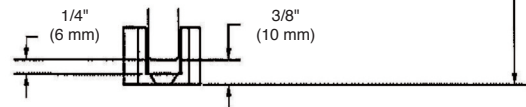

HORIZON®

NS-WM2 NEWPORT SERIES

FLUSH MOUNT

**FLUSH MOUNT
GLASS FABRICATION**

SURFACE MOUNT

**SURFACE MOUNT
GLASS FABRICATION**

Note: Drawings not to scale.

US HORIZON