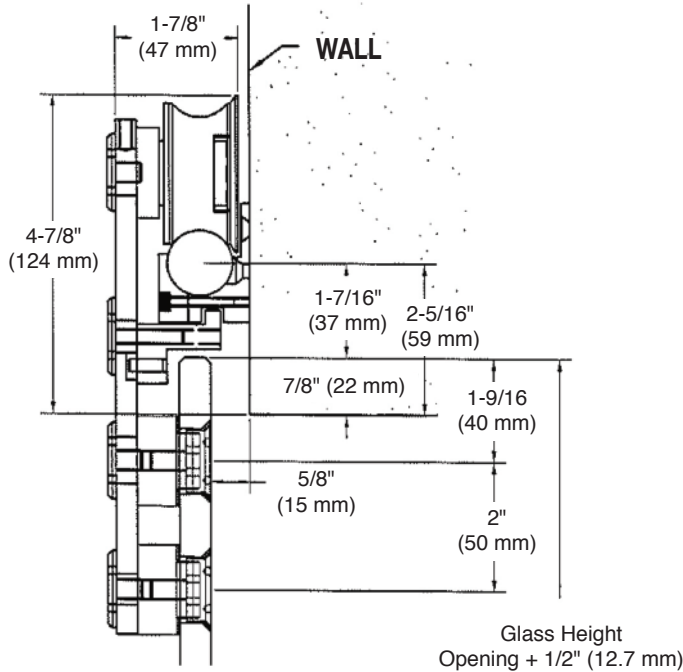

SHORIZON®

NS-WM1 Newport Series Wall Mount Single Slider Kit

FLUSH MOUNT

**FLUSH MOUNT
GLASS FABRICATION**

SURFACE MOUNT

**SURFACE MOUNT
GLASS FABRICATION**

NOTE: DRAWINGS NOT TO SCALE.

US HORIZON