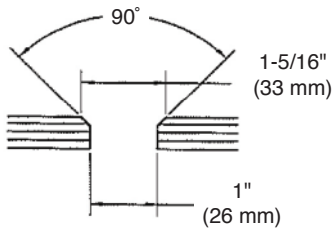

SHORIZON®

NS-WM1 Newport Series Wall Mount Single Slider Kit

FLUSH MOUNT

**FLUSH MOUNT
GLASS FABRICATION**

SURFACE MOUNT

**SURFACE MOUNT
GLASS FABRICATION**

NOTE: DRAWINGS NOT TO SCALE.

US HORIZON