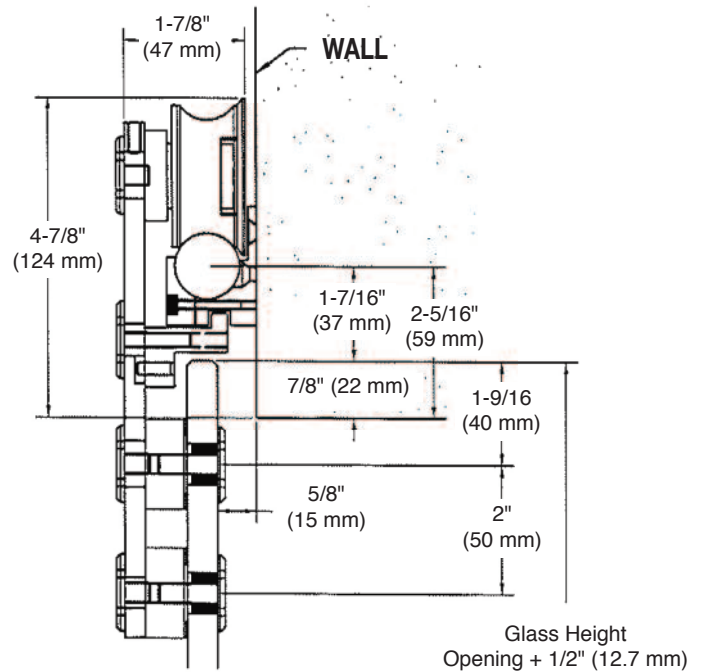

SHORIZON®

NS-WM1 Newport Series Wall Mount Single Slider Kit

FLUSH MOUNT

**FLUSH MOUNT
GLASS FABRICATION**

SURFACE MOUNT

**SURFACE MOUNT
GLASS FABRICATION**

NOTE: DRAWINGS NOT TO SCALE.

US HORIZON