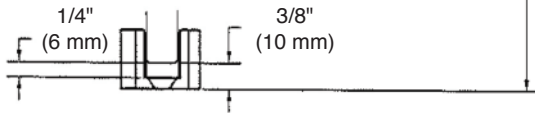

SHORIZON®

NS-WM1 Newport Series Wall Mount Single Slider Kit

FLUSH MOUNT

**FLUSH MOUNT
GLASS FABRICATION**

SURFACE MOUNT

**SURFACE MOUNT
GLASS FABRICATION**

NOTE: DRAWINGS NOT TO SCALE.

US HORIZON