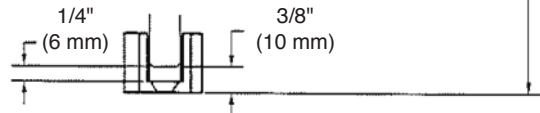

SHORIZON®

NS-WM1 Newport Series Wall Mount Single Slider Kit

FLUSH MOUNT

**FLUSH MOUNT
GLASS FABRICATION**

SURFACE MOUNT

**SURFACE MOUNT
GLASS FABRICATION**

NOTE: DRAWINGS NOT TO SCALE.

US HORIZON