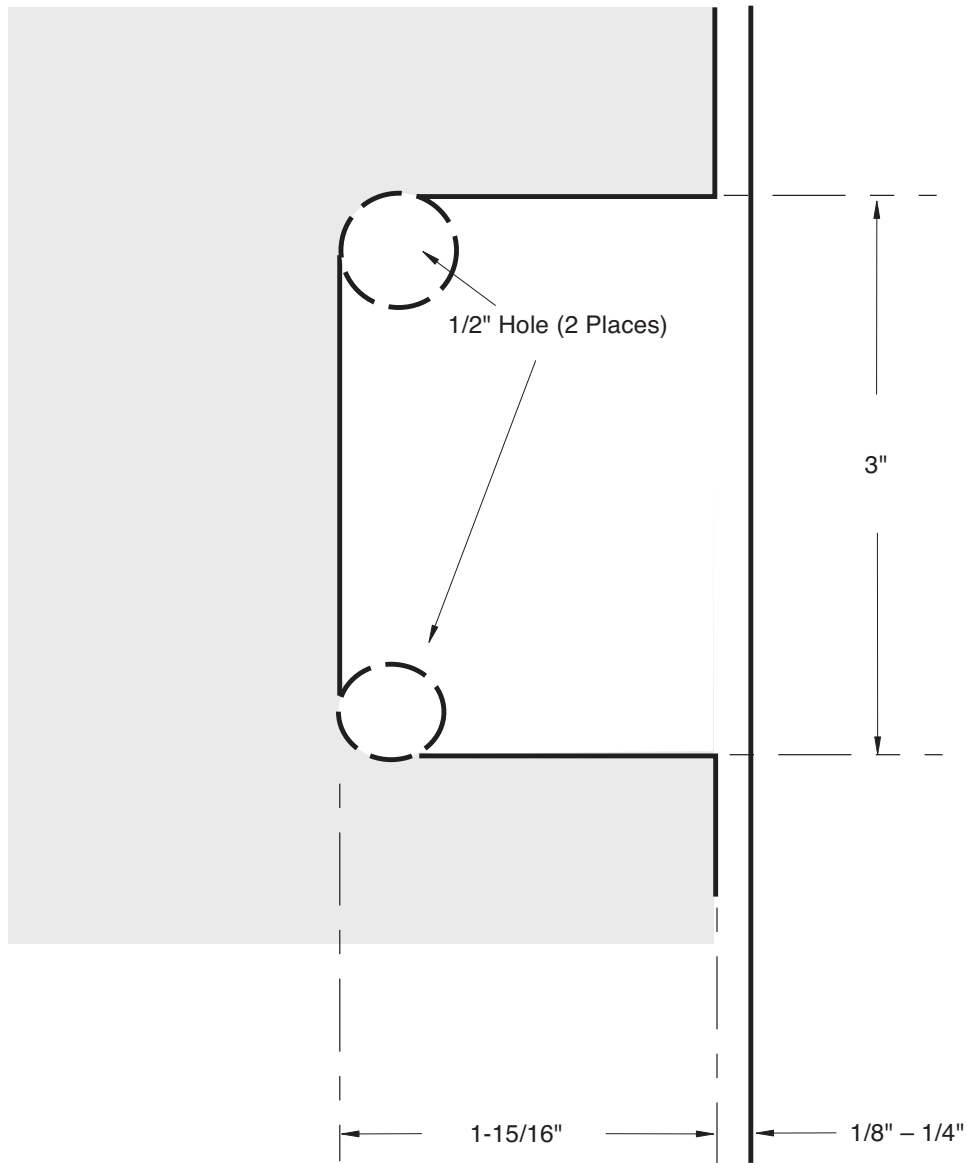

SHORIZON®

MAJESTIC SERIES
Glass to Wall Hinge Notch
H-MBGTW-FP (H-Plate)

Note: Drawings not to scale.

US HORIZON

ushorizon.com

28577 Industry Drive, Valencia, CA 91355

Toll Free Phone: (877) 728-3874 Toll Free Fax: (888) 440-9567