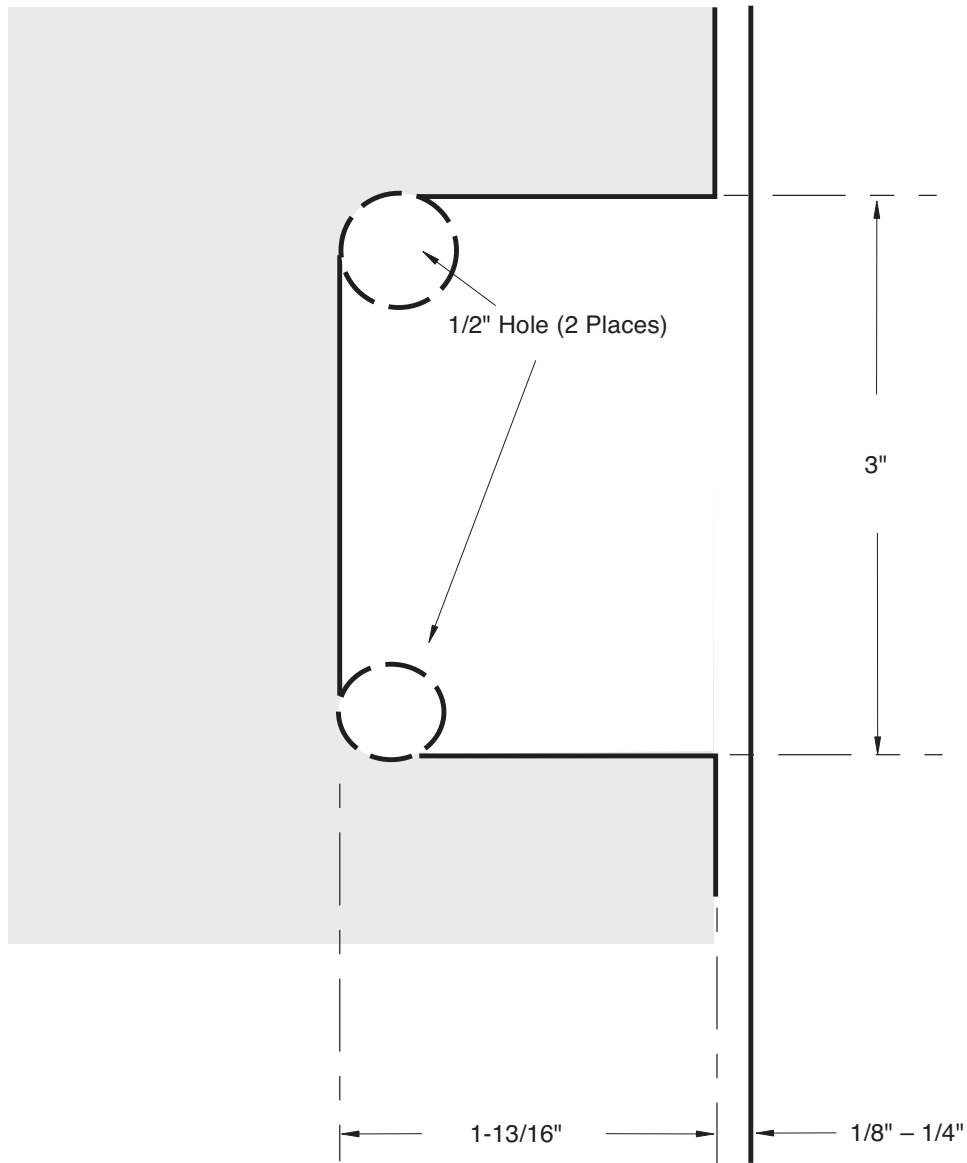

# SHORIZON®

---

**MAJESTIC SERIES**  
Glass to Wall Hinge Notch  
H-MBGTW-FP (H-Plate)

Note: Drawings not to scale.

---

**US HORIZON**

[ushorizon.com](http://ushorizon.com)

28577 Industry Drive, Valencia, CA 91355