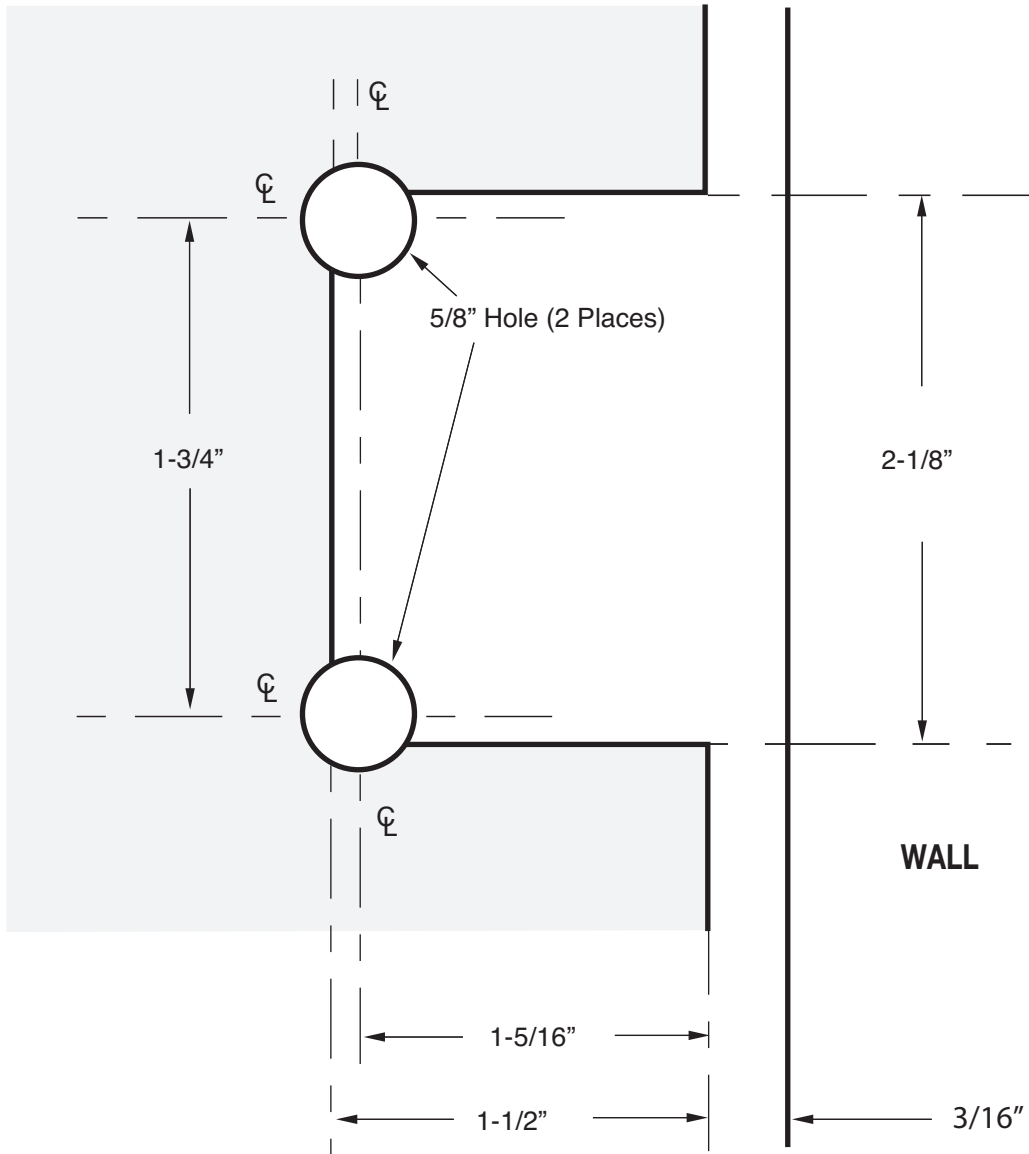

SHORIZON®

GLASS TO WALL HINGE NOTCH
RADIAL 1/4" GLASS TO WALL
H-R14GTW-FP

Note: Drawings not to scale.

US HORIZON

ushorizon.com

28577 Industry Drive, Valencia, CA 91355

Toll Free Phone: (877) 728-3874 Toll Free Fax: (888) 440-9567