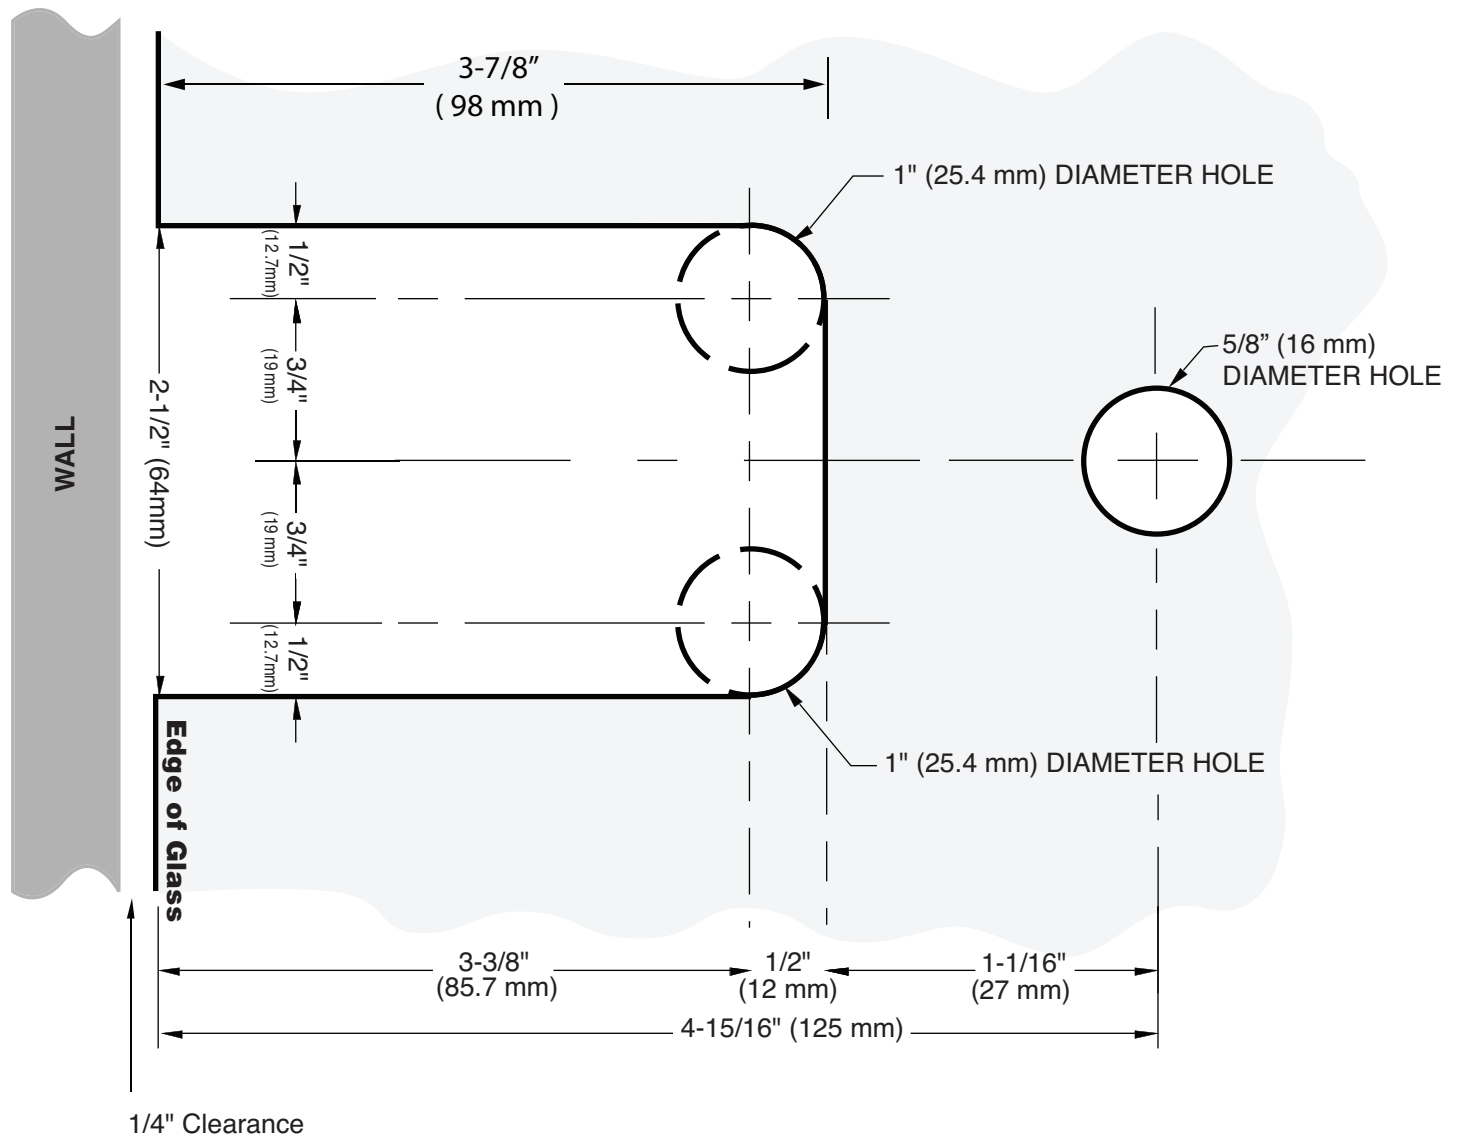

SHORIZON®

WALL MOUNT HINGE AUGUST SERIES HINGE H-ATGTW

Important: Project measurements from the edge of the glass.

Note: Drawing not to scale.

US HORIZON

ushorizon.com

28577 Industry Drive, Valencia, CA 91355