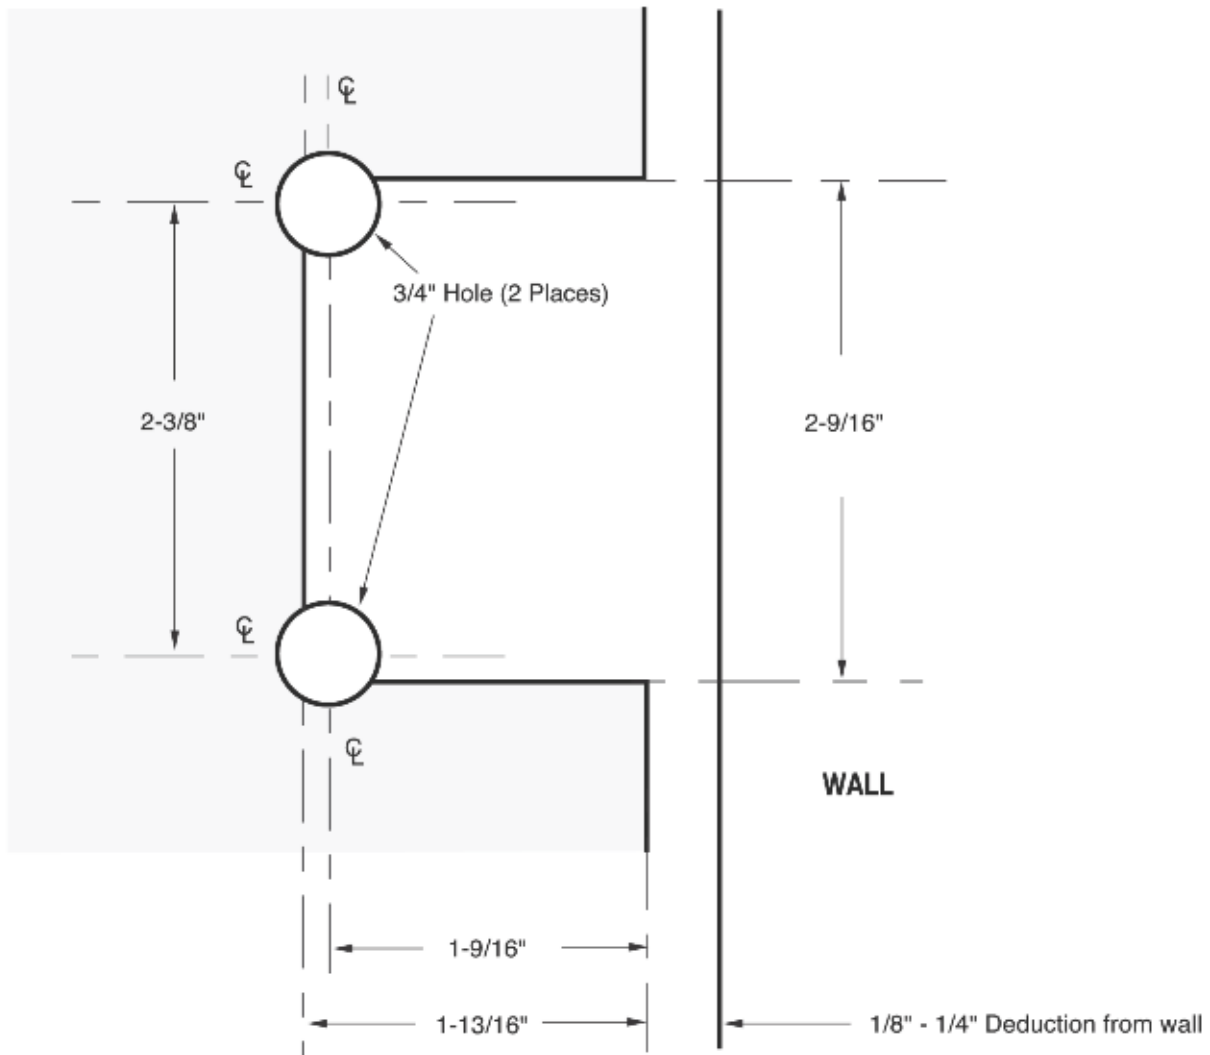

SHORIZON®

Glass to Wall Hinge Notch
H-PGTW, H-PGTW - FP/H-PGTWA, H-PGTWA-FP
H-PGTW-OP, H-GTW-OP/H-PGTWA-OP, H-GTWA-OP
H-VGTWA, H-VGTWA-OP, H-VGTWA-FP

Note: Drawings not to scale.

US HORIZON

ushorizon.com

28577 Industry Drive, Valencia, CA 91355