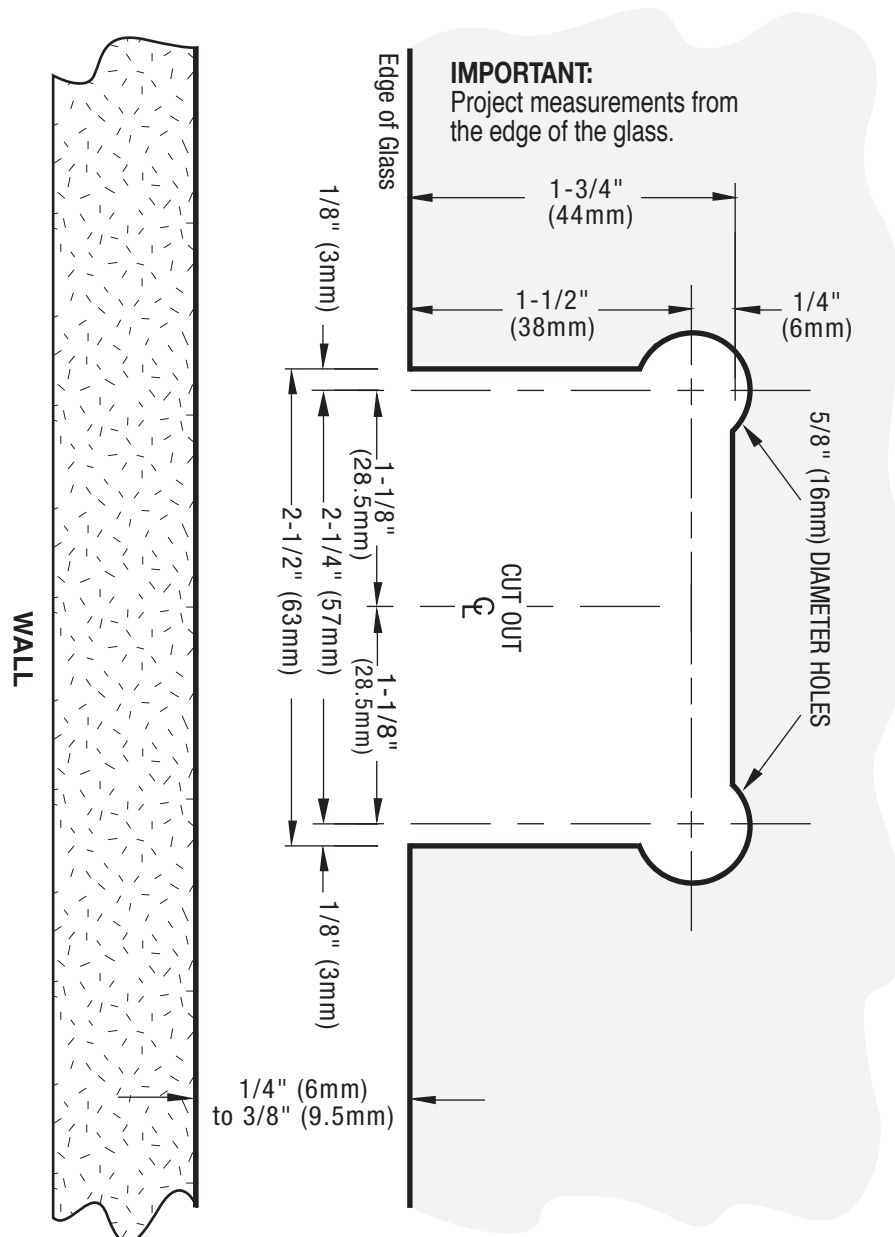

SHORIZON®

WALL MOUNT HINGE
AMERICANA & CORONADO SERIES
H-EGTW-FP
H-EBGTW-FP
Full Back Plate

Note: Drawings not to scale.

US HORIZON

ushorizon.com

28577 Industry Drive, Valencia, CA 91355

Toll Free Phone: (877) 728-3874 Toll Free Fax: (888) 440-9567