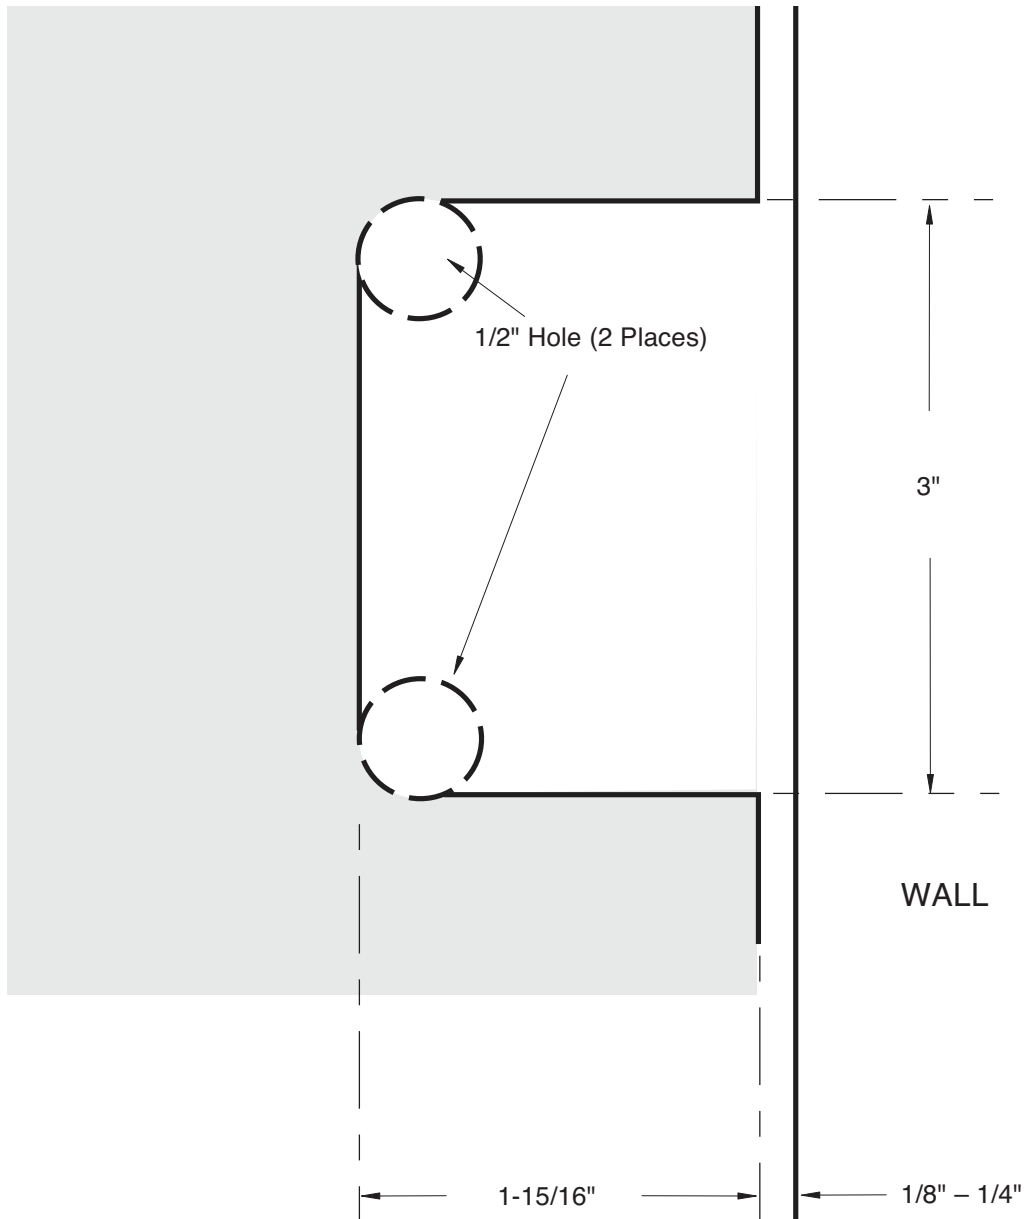

SHORIZON®

MASTERPIECE SERIES
Glass to Wall Hinge Notch
H-MSGTW-FP

Note: Drawings not to scale.

US HORIZON

ushorizon.com

28577 Industry Drive, Valencia, CA 91355

Toll Free Phone: (877) 728-3874 Toll Free Fax: (888) 440-9567