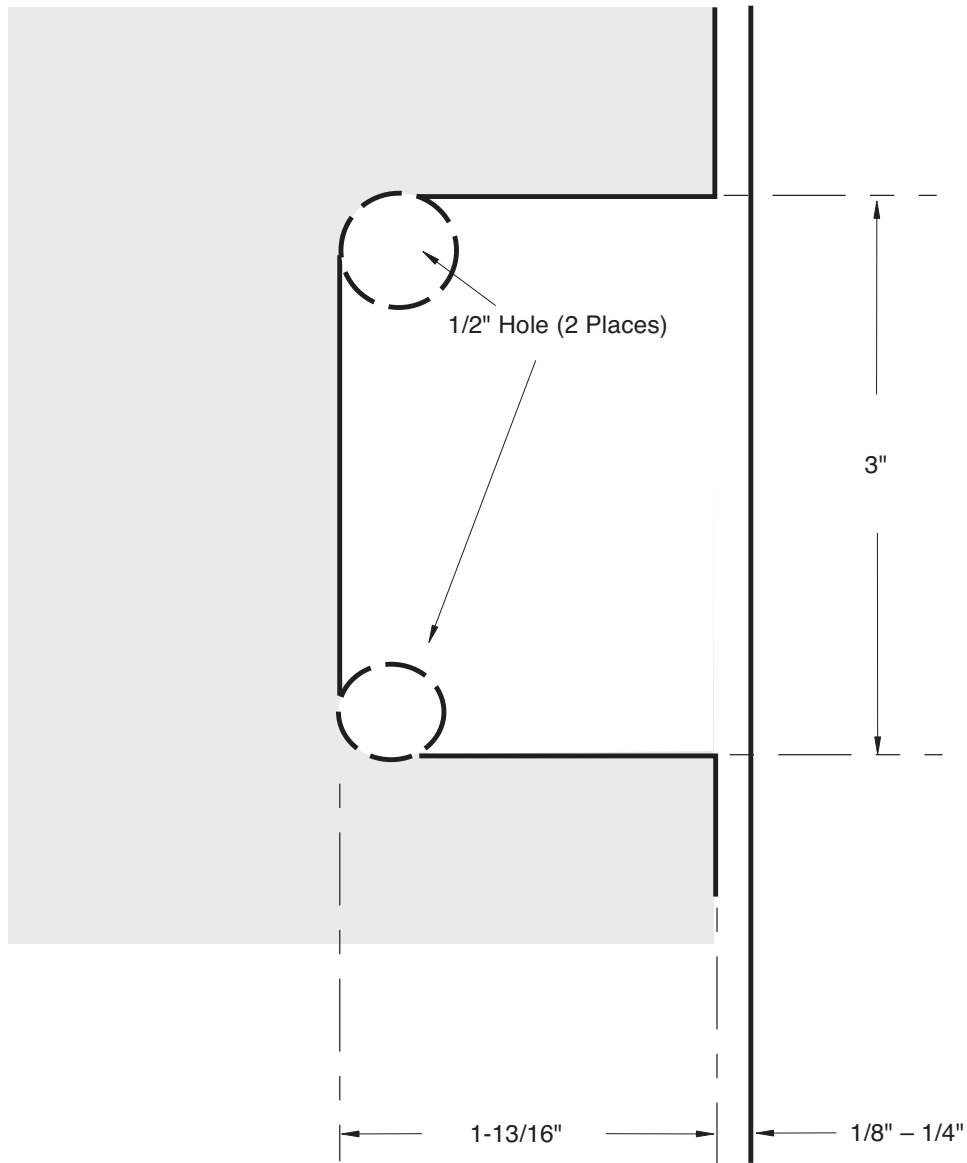

SHORIZON®

MASTERPIECE SERIES
Glass to Glass Hinge Notch
H-MS180GTG

Note: Drawings not to scale.

US HORIZON

ushorizon.com

28577 Industry Drive, Valencia, CA 91355

Toll Free Phone: (877) 728-3874 Toll Free Fax: (888) 440-9567