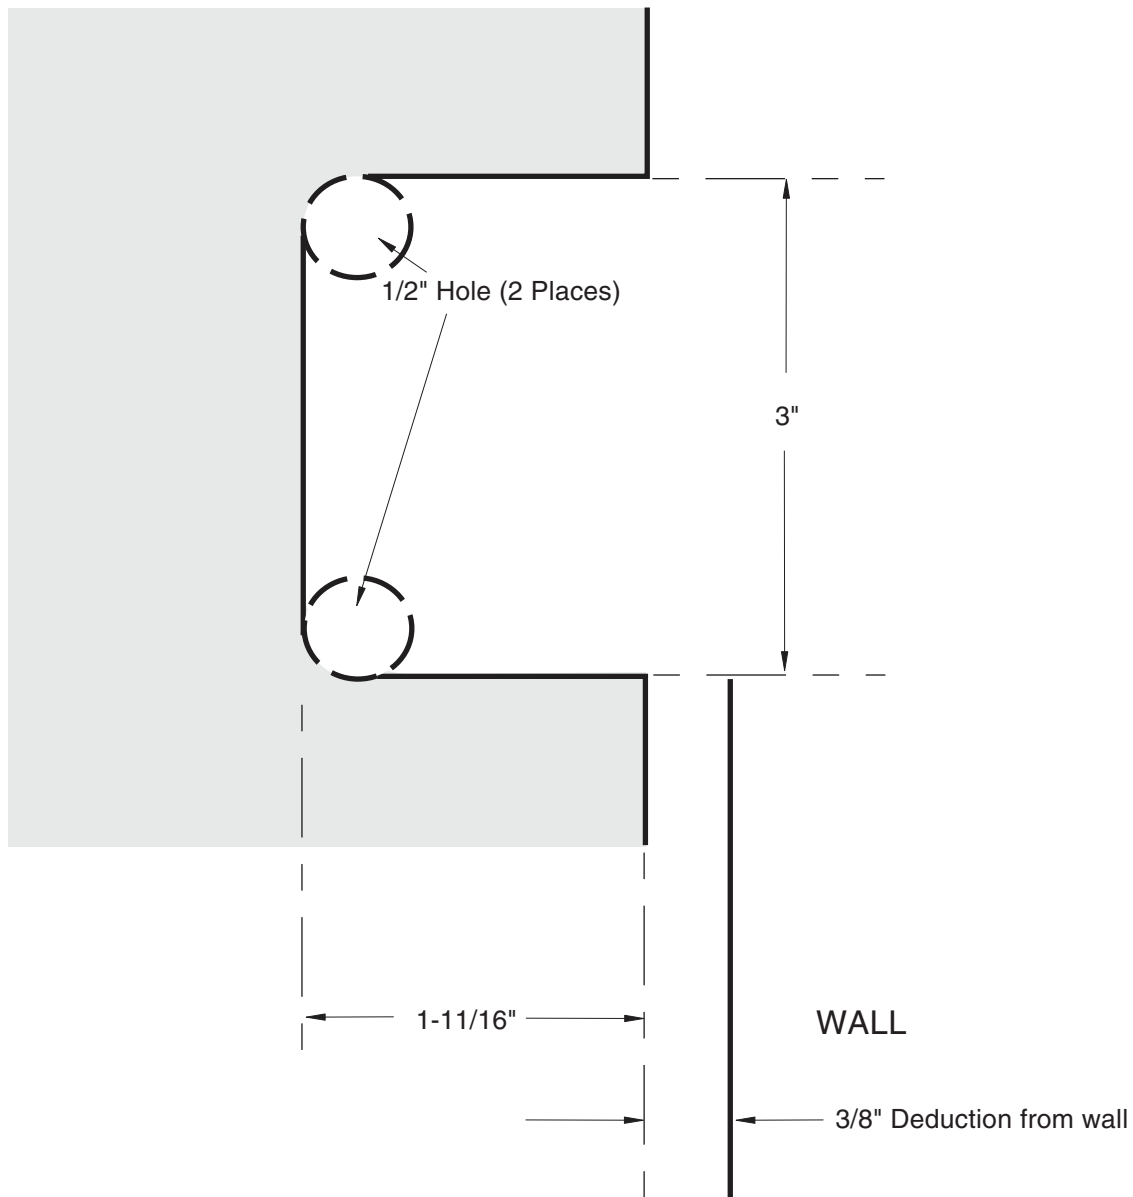

SHORIZON®

GLASS TO WALL HINGE NOTCH MAXUM SERIES

H-MJM5

H-MBJM5

** Jamb Mount **

Hinges located 8" from center of hinge to each end of jamb

Note: Drawings not to scale.

US HORIZON