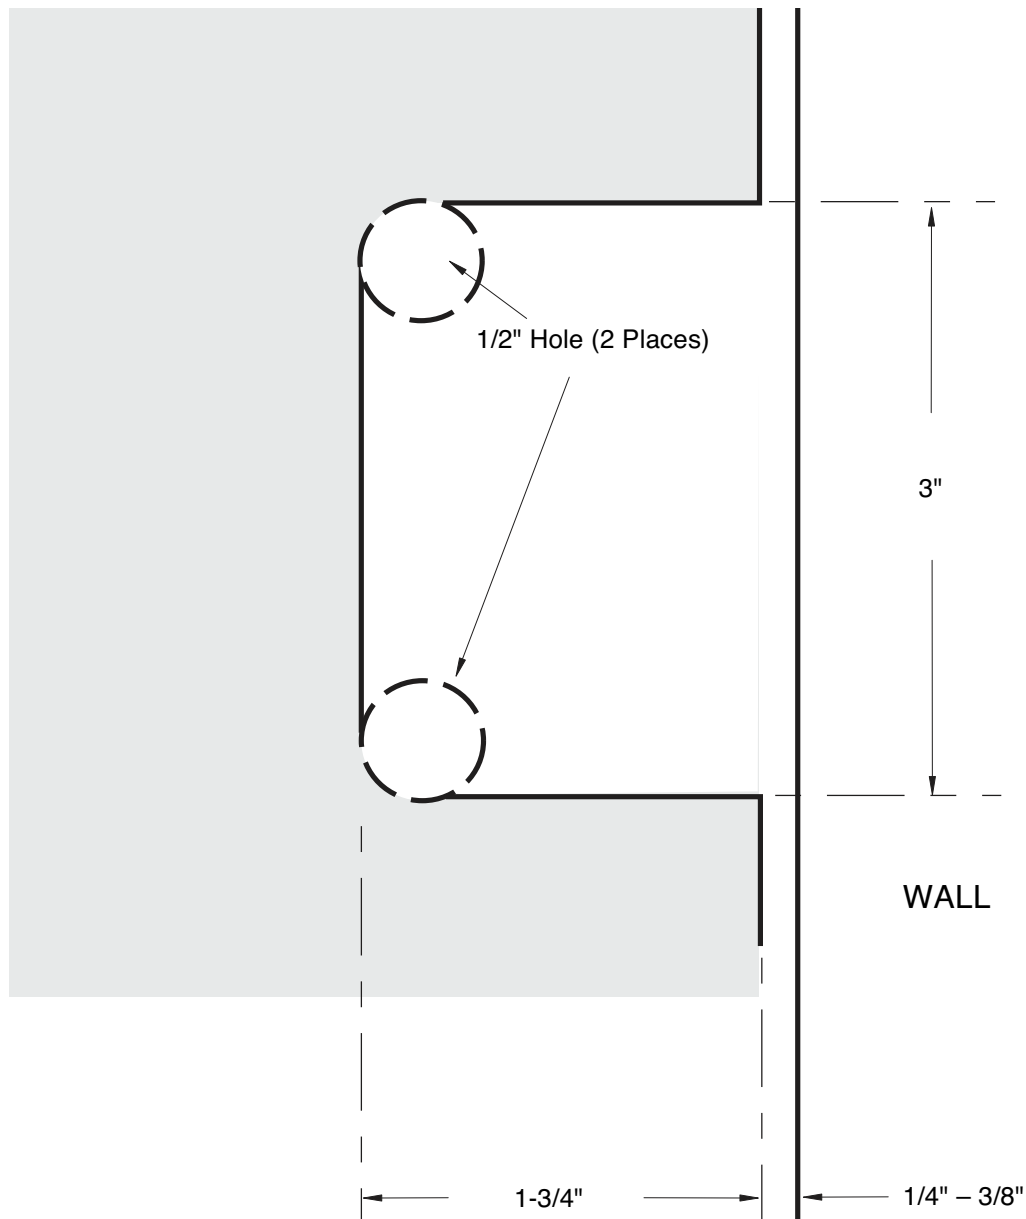

SHORIZON®

Glass to Wall Hinge Notch
Maxum Series/ Majestic
H-MGTW-FP/ HMGTWA-FP
H-MBGTW-FP/ H-MBGTWA-FP

Note: Drawings not to scale.

US HORIZON

ushorizon.com

28577 Industry Drive, Valencia, CA 91355

Toll Free Phone: (877) 728-3874 Toll Free Fax: (888) 440-9567