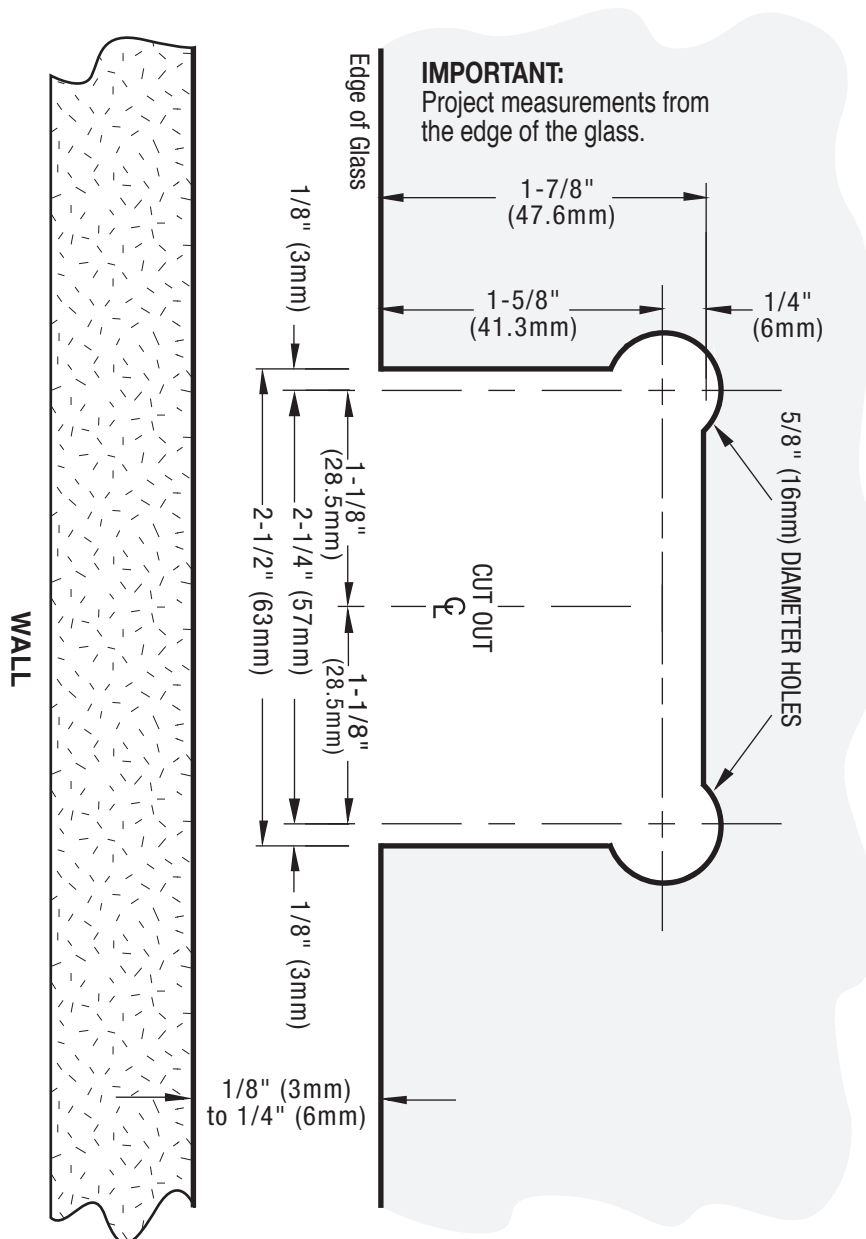

SHORIZON®

WALL MOUNT HINGE
AMERICANA & CORONADO SERIES
H-EGTW
H-EBGTW
Short Plate

Note: Drawings not to scale.

US HORIZON

ushorizon.com

28577 Industry Drive, Valencia, CA 91355

Toll Free Phone: (877) 728-3874 Toll Free Fax: (888) 440-9567