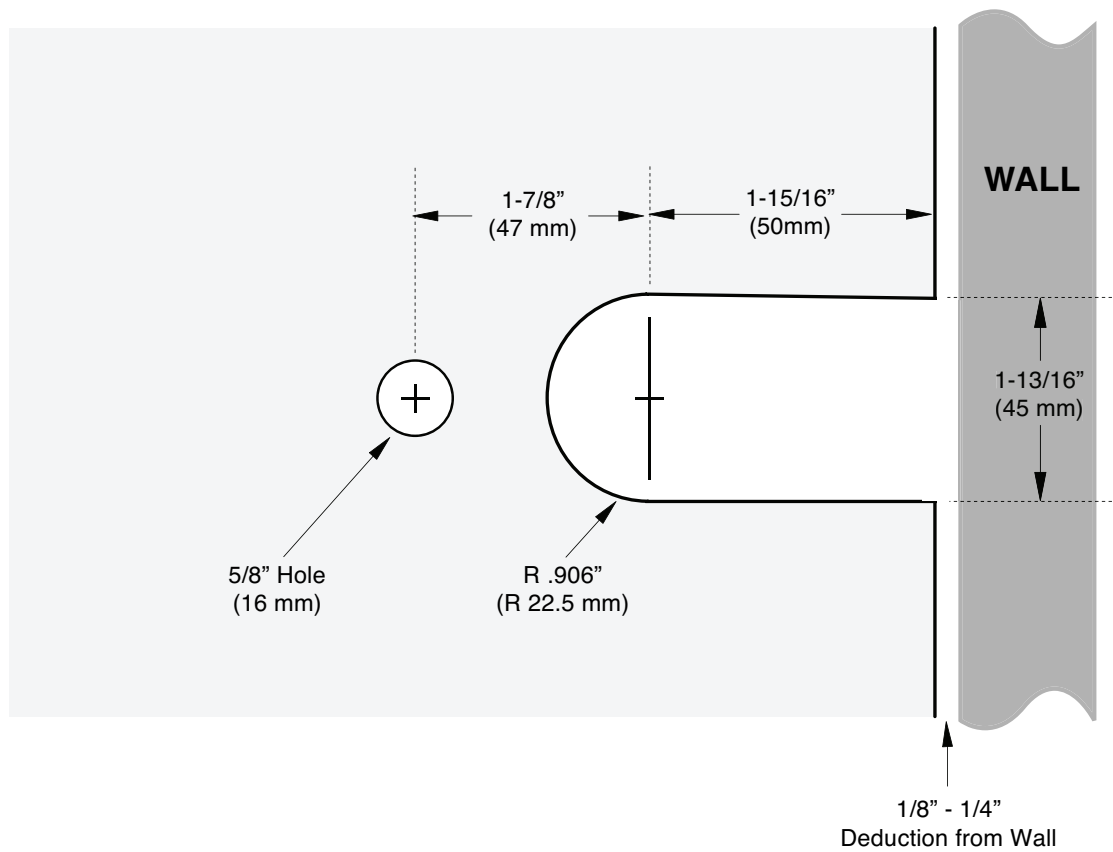

# SHORIZON®

H-CGTW-OP

H-CGTW-FP

FOR 3/8" GLASS ONLY

NOTE: DRAWINGS NOT TO SCALE.

REVISION DATE 12/15

**ushorizon.com**

28539 INDUSTRY DRIVE, VALENCIA, CA 91355