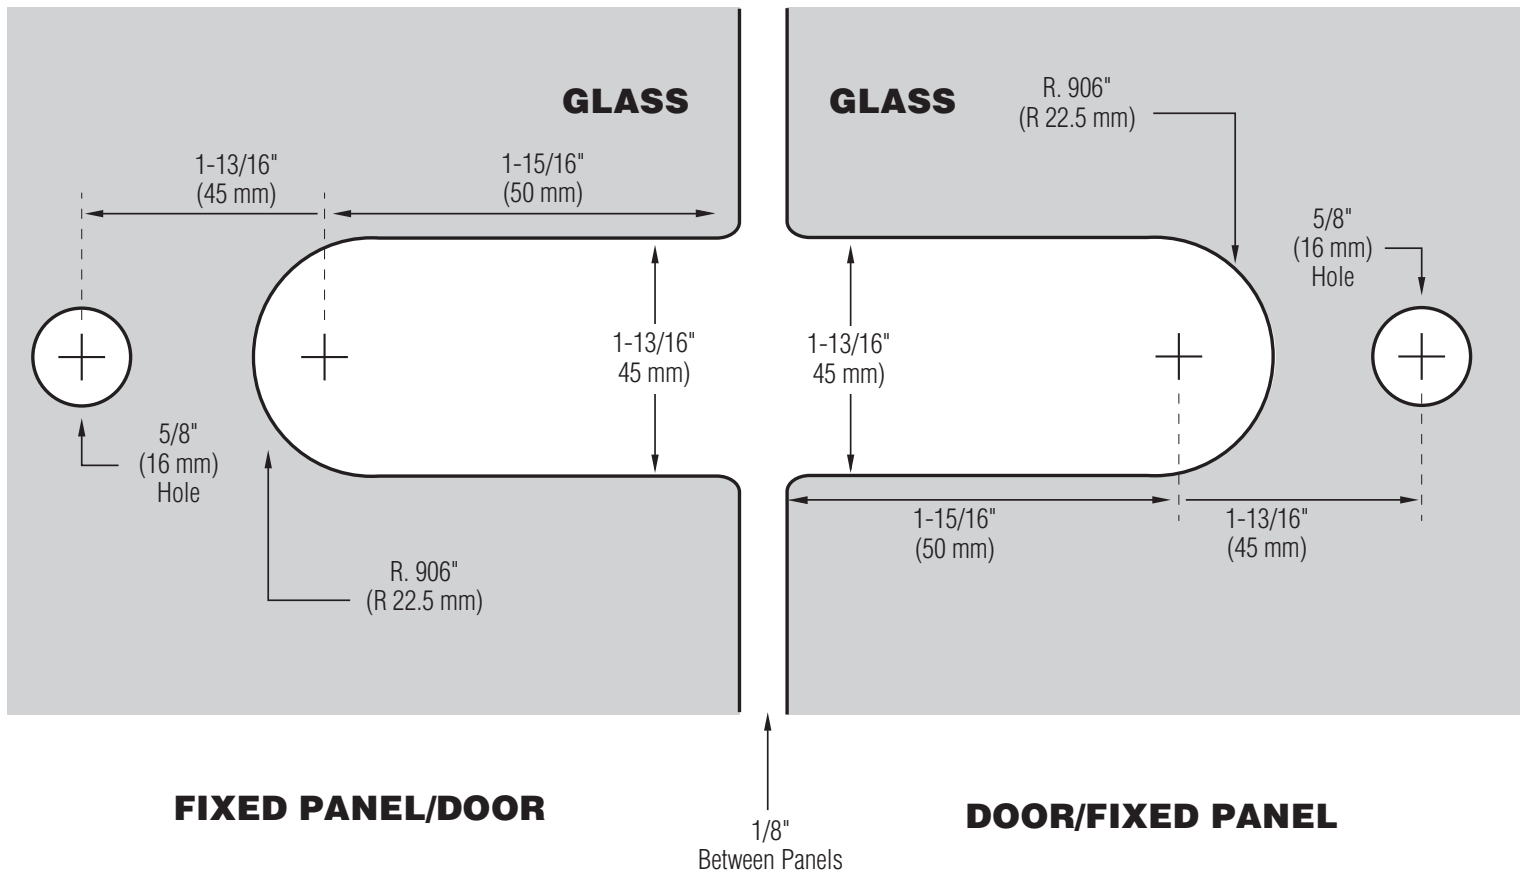

SHORIZON®

CROWN SERIES

180° GLASS TO GLASS HINGE NOTCH

H-C180GTG

FOR 3/8" GLASS ONLY

NOTE: DRAWINGS NOT TO SCALE.

REVISION DATE 12/15

ushorizon.com