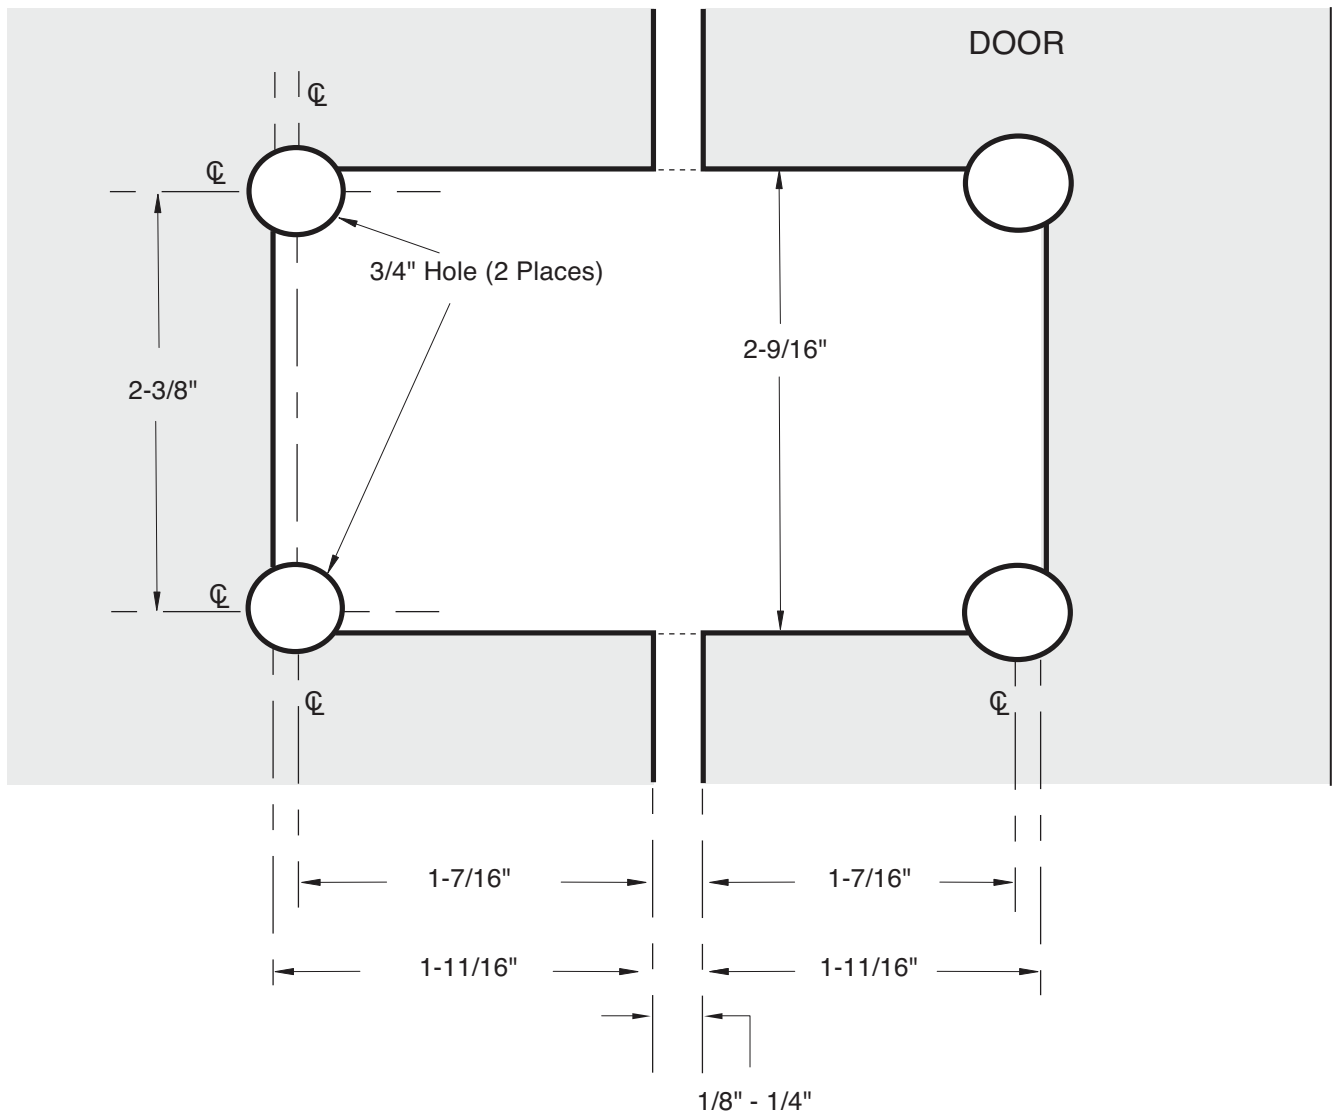

## GLASS-TO-GLASS HINGE NOTCH

H-180GTG  
H-P180GTG  
H-V180GTGA

Note: Drawings not to scale.

**US HORIZON**

[ushorizon.com](http://ushorizon.com)

28577 Industry Drive, Valencia, CA 91355

Toll Free Phone: (877) 728-3874