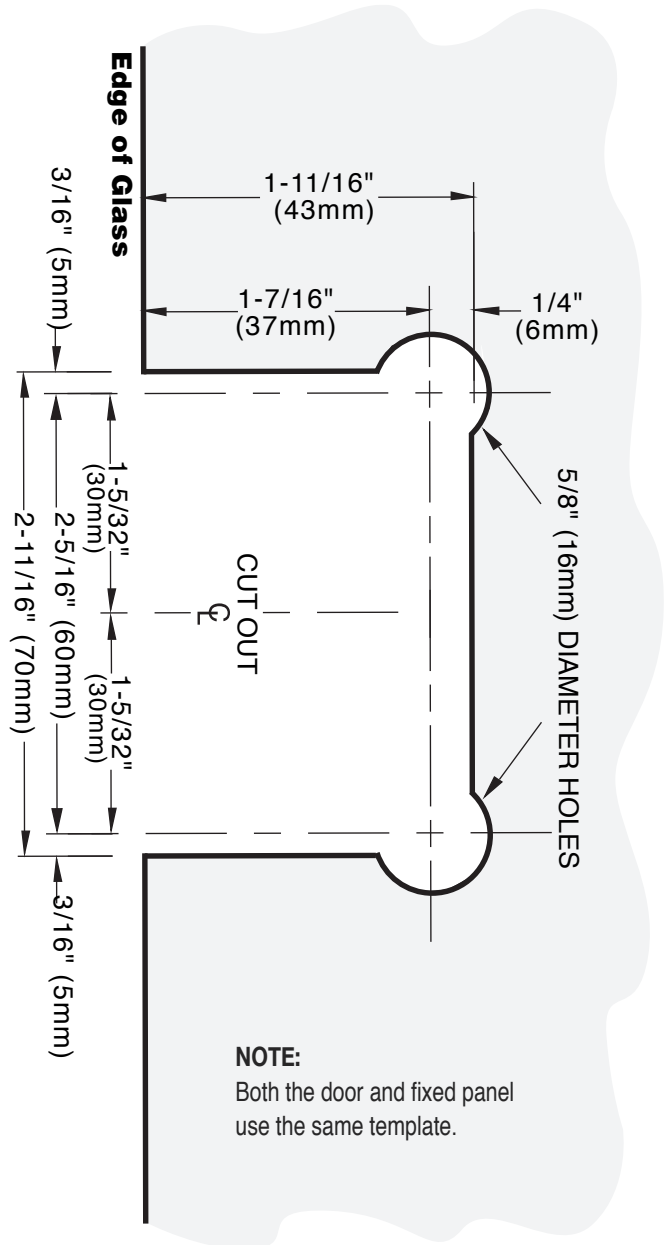

SHORIZON®

SWINGING GLASS DOOR LOCK WITH INDICATOR L-LSW and L-KSW

SLIDING GLASS DOOR LOCK WITH INDICATOR L-LSL and L-KSL

NOTE:

The minimum clearance between the door glass and the wall/panel is $1/8"$ (3 mm) and the maximum clearance is $1/2"$ (12 mm). The standard recommended clearance is $3/16"$ (5 mm).