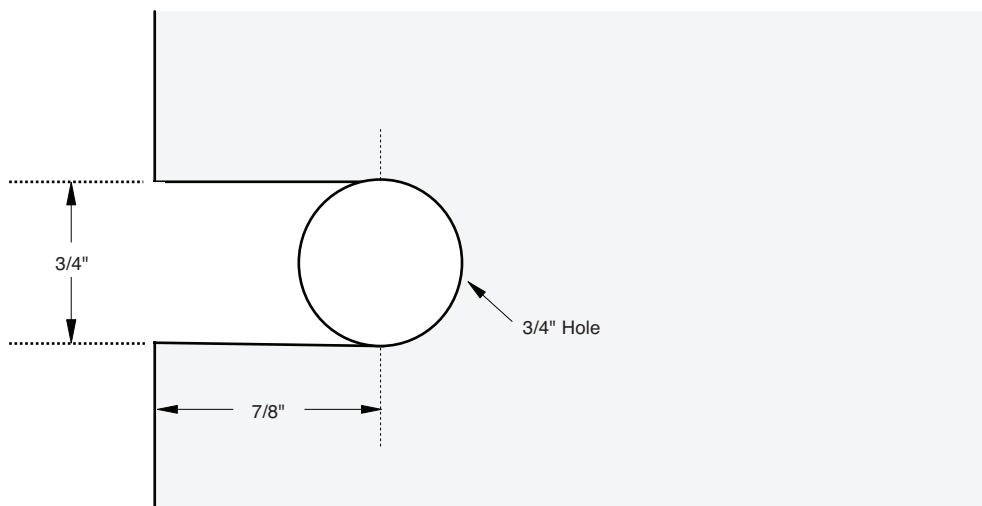

SHORIZON®

Glass to Wall Clip

C-WM

C-PWM

NOTE: For a closer glass to wall application, finger notch the glass 3/4" wide as shown below.

Note: Drawings not to scale.

US HORIZON

ushorizon.com