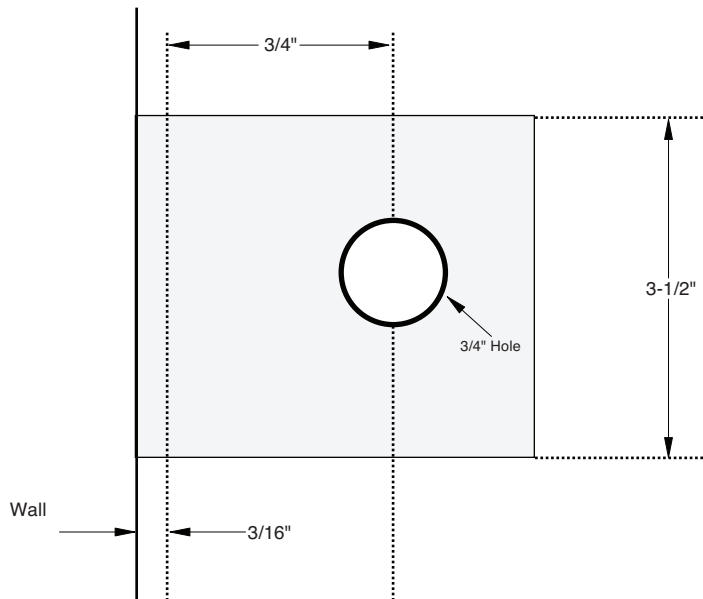

SHORIZON®

Glass to Wall Clip

C-WM

C-PWM

NOTE: For a closer glass to wall application, finger notch the glass 3/4" wide as shown below.

Note: Drawings not to scale.

US HORIZON

ushorizon.com