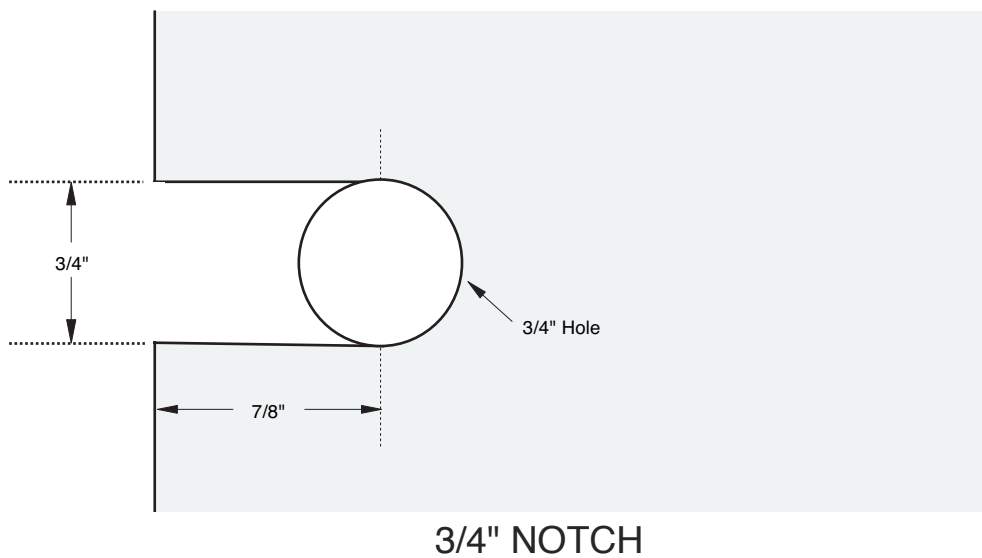

## Glass to Wall Clip

C-GTW1

C-PGTW1

C-RGTW1

**NOTE:** For a closer glass to wall application, finger notch the glass 3/4" wide as shown below.

Note: Drawings not to scale.

**US HORIZON**

**ushorizon.com**