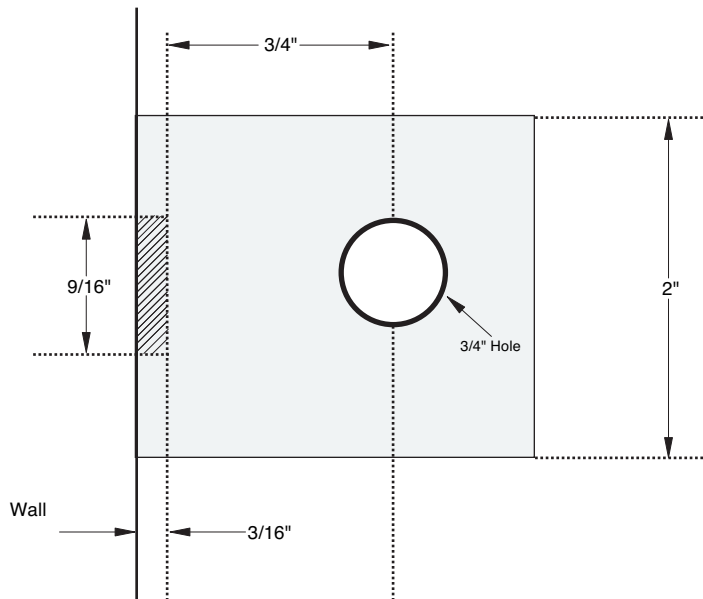

## Glass to Wall Clip

C-GTW1

C-PGTW1

C-RGTW1

**NOTE:** For a closer glass to wall application, finger notch the glass 3/4" wide as shown below.

Note: Drawings not to scale.

**US HORIZON**

**ushorizon.com**