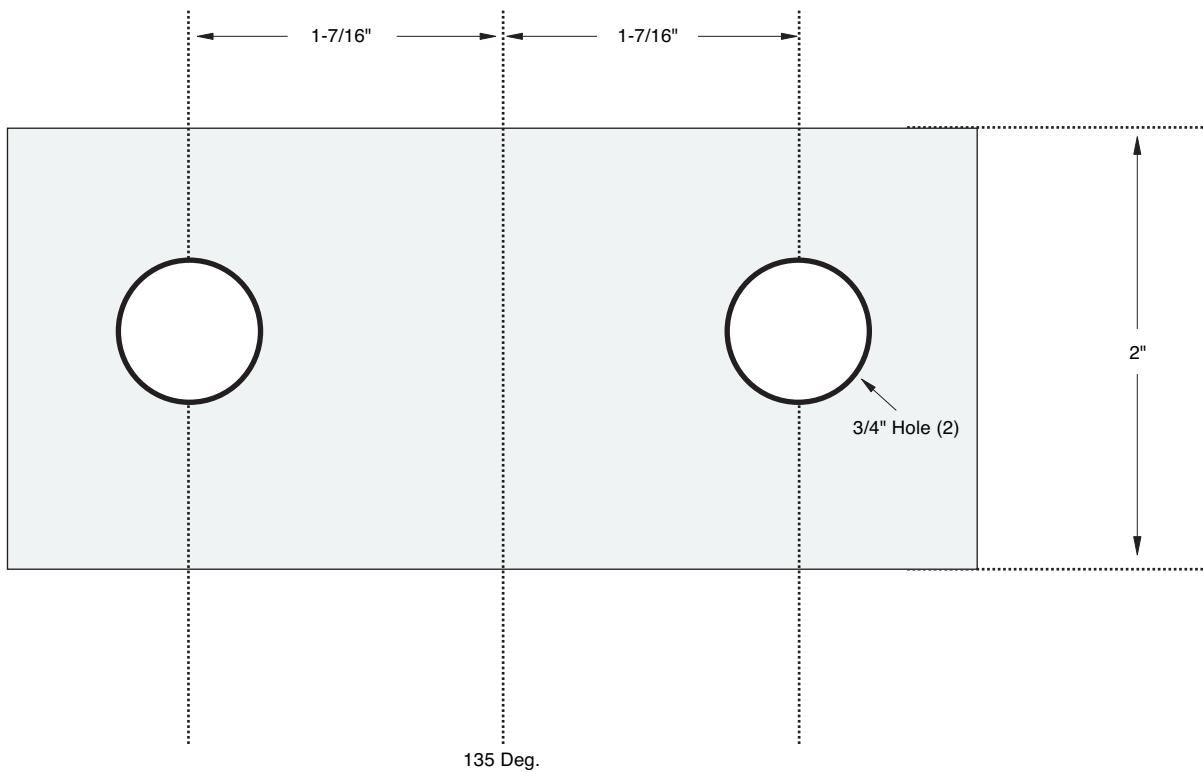

SHORIZON®

135 Degree Glass Clip
C-135
C-P135
For Mitered Joint Application

Note: Drawings not to scale.

US HORIZON

ushorizon.com

28577 Industry Drive, Valencia, CA 91355

Toll Free Phone: (877) 728-3874 Toll Free Fax: (888) 440-9567