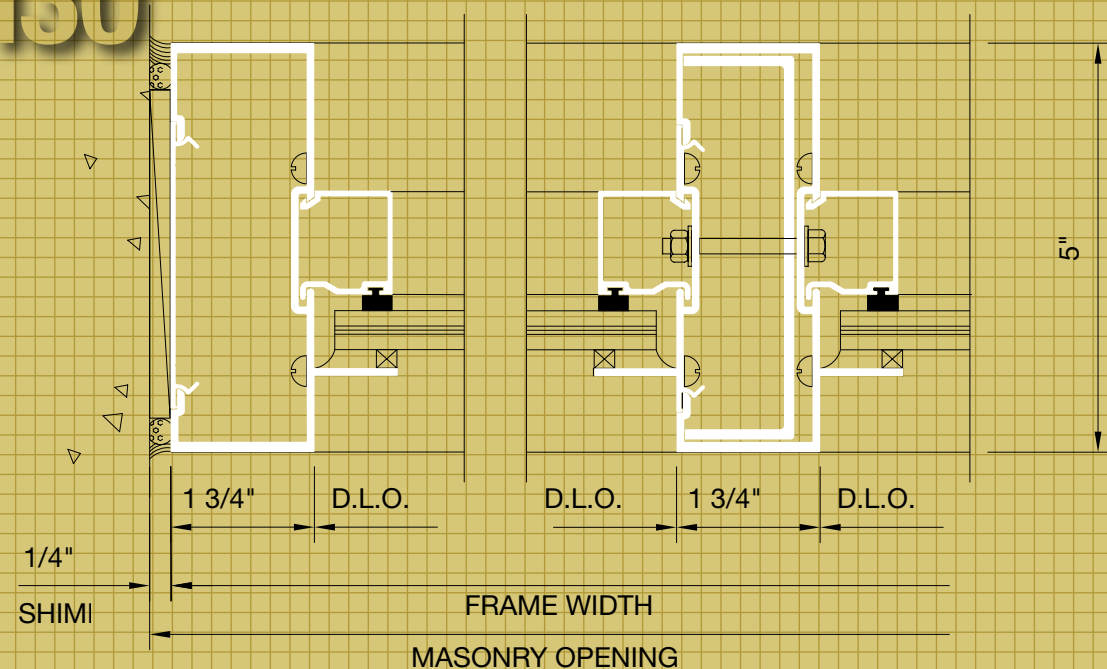

Professional Office Building
Coral Gables, FL

Series DHS-500

+130/-130

Series DHS-500 Aluminum Storefront System

The DHS-500 is an impact resistant storefront system achieving very high wind loads and providing maximum protection against windborne debris. This product is conceptually engineered to deliver simplicity of installation, high visual elegance, strength, durability and maximum performance.

Testing & Performance

DHS-500 Storefront Framing System is tested in accordance with FBC 2411.3.2.1(b), TAS 201-94, TAS 202-94 and TAS 203-94; Miami-Dade County protocols PA 201, 202 and 203; and CPSC 16 CFR 1201. This testing includes the following:

- **Air Infiltration** 0.050 cfm/sq.ft. at a pressure differential of 6.24 psf
- **Water Infiltration** No uncontrolled water at 15 psf
- **Structural** Maximum design pressure at +130 psf to -130 psf
- **Forced Entry Resistance**
- **Drop Load Test** 400 foot pounds

Large Missile: NOA #07-0718.07
Small Missile: NOA #07-0918.09

Features

DHS-500 is an impact resistant storefront framing system measuring 1.75" x 5". To ensure that each customer receives a quality product, we provide a framing system that is factory fabricated, assembled, glazed and shipped on our own trucks*.