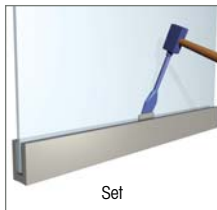

Plastic Wedge "Isolator" and high strength Aluminum Wedge lock glass panel into the Base Shoe

Set