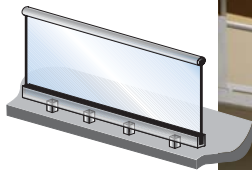

AWS Windscreen System

Glass pool surrounds and windscreens are very popular in hotel and condo applications. This AWS Windscreen System creates an effective barrier while limiting the confining effect of a typical fence. Used in conjunction with a concrete slab or masonry wall, these innovative systems are highly adaptable, structurally sound, and attractive.